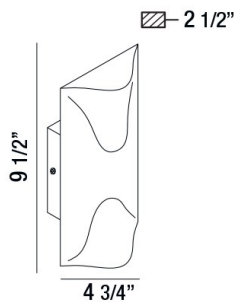

HAVEN, LED OUTDOOR WALL MOUNT

PRODUCT DETAILS

No.	:	28278-016
Product Color	:	MARINE GREY
Shade / Accent Colour	:	FROST PC
Width	:	4.75"
Height	:	9.5"
Ext	:	2.5"
Weight	:	2.2lbs

LIGHT SOURCE DETAILS

Light Source Type	:	INTEGRATED LED
Input Voltage	:	120V
Bulb Voltage	:	120V
Socket Type	:	LED
Total Wattage	:	14W
Total Lumen	:	750lm
Kelvin	:	3000K
CRI	:	80
Dimmable	:	No

Options Available

ITEM NO.	FINISH	SHADE
28278-016	MARINE GREY	FROST PC
28278-023	GRAPHITE GREY	FROST PC

TECHNICAL DETAILS

Light Direction	:	Up or Down
Canopy / Backplate Length	:	4.52"
Canopy / Backplate Width	:	3.33"
Driver	:	Electronic driver 120V 50/60Hz
Adjustable Lamp Head	:	No
IP Rating	:	54
Location	:	WET
Approval	:	
Title 24	:	Yes