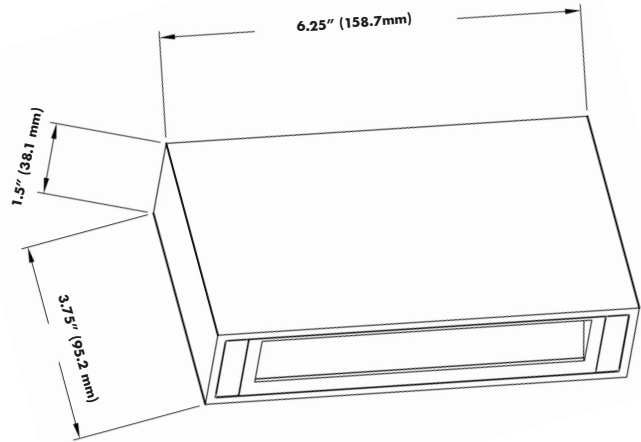

SLICE SERIES

VMCL000605E012WH

PROJECT:	TYPE:	CATALOG #:	DATE:
----------	-------	------------	-------

NOMINAL STANDARD SPECIFICATIONS

SKU:	VMCL000605E012WH
FINISH:	WHITE
LUMEN OUTPUT:	533.56
INPUT VOLTAGE:	100 - 277V
COLOR TEMPERATURE:	3000K
CRI: 90	90
DIMMING:	0-10V
POSITIONING:	FIXED
BEAM ANGLE:	65°
WATTAGE:	11 W
CUT OUT:	0.59" Dia.
ENVIRONMENT:	DRY / IP20
MOUNTING:	SURFACE

FEATURES

- LED Fixed surface mounted wall washer, SLICE Series
- Aluminum body structure available in White finish
- Integrated LED wall washer, surface mounted
- IC Rated
- DIMENSIONS: 6.25"L x 1.5"W x 3.75"H
- HOLE SIZE: 0.59" Diameter
- DIMMABLE: 0-10V
- ETL, cETL, Title 20 Compliant, Title 24 Compliant, Prop 65 Compliant, Energy Star Compliant
- 3 Year Limited Warranty

THE MEASUREMENTS ARE ROUNDED TO THE NEAREST 1/4"

SAMPLE ORDERING SKU

1	2	3	4	5	6
VMCL000605E012WH	03	WH	30K	B34	
1 - SKU	2 - WATTAGE	3 - FINISH	4 - COLOR TEMP.	5 - BEAM ANGLE	6 - OTHER OPTIONS
VMCL000605E	012 -11 W	WH - White BL - Black*	27K - 2700* 30K - 3000 35K - 3500* 40K - 4000*	B65 -65°	EMD - EMERGENCY DRIVER EMC - EMERGENCY CIRCUIT