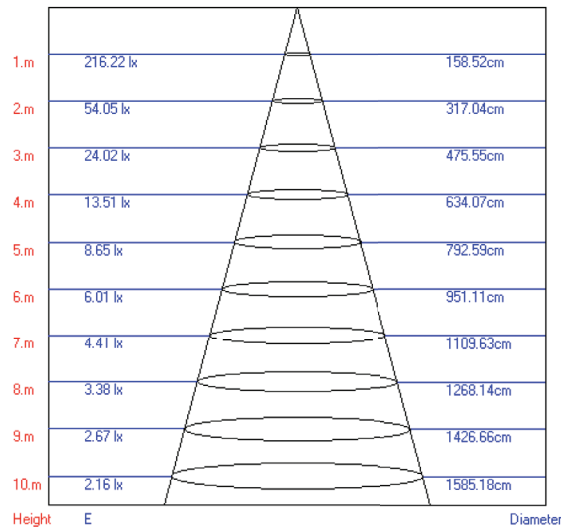

FEATURES

- LED Fixed surface mounted wall washer, SLICE Series
- Aluminum body structure available in White finish
- Integrated LED wall washer, surface mounted
- IC Rated
- DIMENSIONS: 6.25"L x 1.5"W x 3.75"H
- HOLE SIZE: 0.59" Diameter
- DIMMABLE: 0-10V
- ETL, cETL, Title 20 Compliant, Title 24 Compliant, Prop 65 Compliant, Energy Star Compliant
- 3 Year Limited Warranty

THE MEASUREMENTS ARE ROUNDED TO THE NEAREST 1/4"

SAMPLE ORDERING SKU

1	2	3	4	5	6
VMCL000605E012WH	03	WH	30K	B34	
1 - SKU	2 - WATTAGE	3 - FINISH	4 - COLOR TEMP.	5 - BEAM ANGLE	6 - OTHER OPTIONS
VMCL000605E	012 -11 W	WH - White BL - Black*	27K - 2700* 30K - 3000 35K - 3500* 40K - 4000*	B65 -65°	EMD - EMERGENCY DRIVER EMC - EMERGENCY CIRCUIT

PHOTOMETRICS

30K - 3000 - STANDARD

BEAM ANGLE

30K - 3000 - STANDARD

Beam Angle: 76.80°