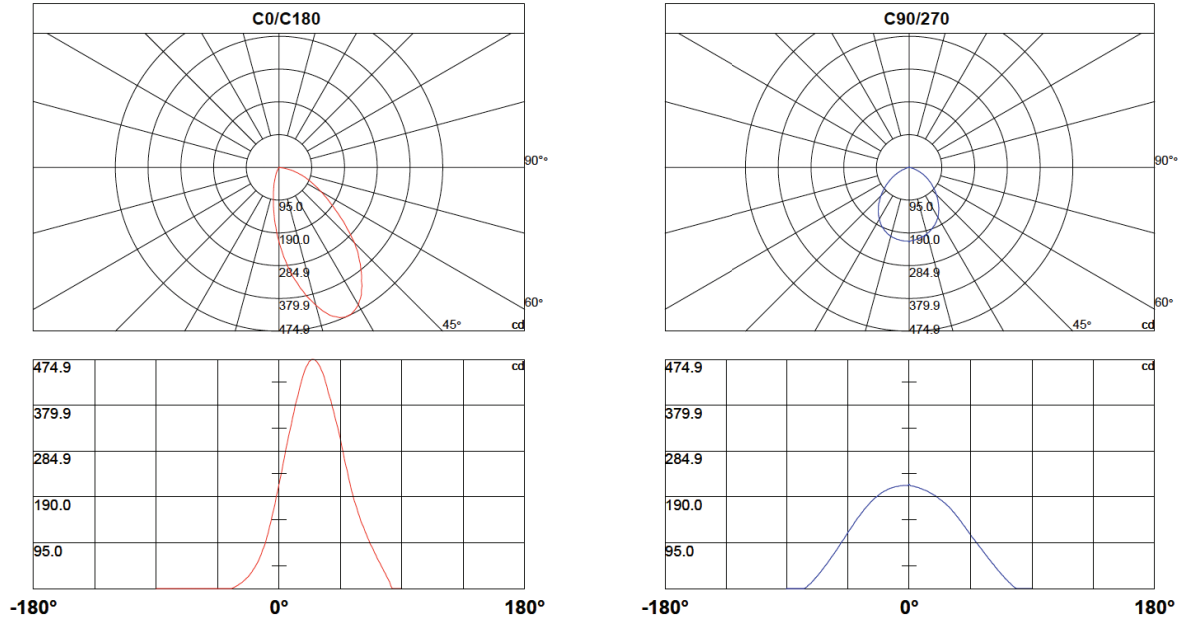

SLICE SERIES

VMCL000605E012WH

PROJECT:	TYPE:	CATALOG #:	DATE:
----------	-------	------------	-------

NOMINAL STANDARD SPECIFICATIONS

SKU:	VMCL000605E012WH
FINISH:	WHITE
LUMEN OUTPUT:	533.56
INPUT VOLTAGE:	100 - 277V
COLOR TEMPERATURE:	3000K
CRI: 90	90
DIMMING:	0-10V
POSITIONING:	FIXED
BEAM ANGLE:	65°
WATTAGE:	11 W
CUT OUT:	0.59" Dia.
ENVIRONMENT:	DRY / IP20
MOUNTING:	SURFACE

FEATURES

- LED Fixed surface mounted wall washer, SLICE Series
- Aluminum body structure available in White finish
- Integrated LED wall washer, surface mounted
- IC Rated
- DIMENSIONS: 6.25"L x 1.5"W x 3.75"H
- HOLE SIZE: 0.59" Diameter
- DIMMABLE: 0-10V
- ETL, cETL, Title 20 Compliant, Title 24 Compliant, Prop 65 Compliant, Energy Star Compliant
- 3 Year Limited Warranty

PHOTOMETRICS

30K - 3000 - STANDARD

BEAM ANGLE

30K - 3000 - STANDARD

Beam Angle: 76.80°