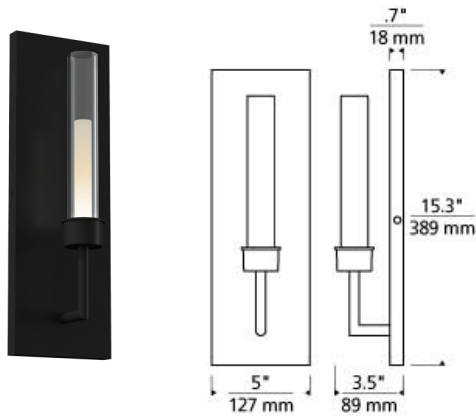

Linger Wall

LED ADA

DESCRIPTION

Tech Lighting's Linger wall sconce illuminates upward with a single LED light shaped by glass-acrylic cylinder. Available in polished nickel and natural brass that will slowly patina for an exquisitely timeless look. Also available as a two-light wall sconce, both options beautifully illuminate your bathroom, vanity and hallway. Complete your look with the Linger chandeliers. Lamping options are compatible with most dimmers. Refer to Dimming Chart for more information. Includes 120 volt 8.3 watt, 553 delivered lumens, 3000K LED module. Dimmable with most LED compatible ELV and TRIAC dimmers. 277V compatible with 0-10V dimmers. Mounts up or down. ADA compliant.

INSTALLATION

This product can mount to either a 4" square electrical box with round plaster ring or an octagonal electrical box (not included).

WEIGHT

2.5-2.5lb / 1.13-1.13kg ±

natural brass

natural brass
side view

polished nickel

polished nickel
side view

nightshade black

ORDERING INFORMATION

700WSLNG	SHAPE OR SIZE	FINISH	LAMP
1	1 LIGHT	NB NATURAL BRASS B NIGHTSHADE BLACK N POLISHED NICKEL	-LED930 INTEGRATED LED 90 CRI 3000K 120V -LED930 INTEGRATED LED 90 CRI 3000K 120V (T24) -LED930-277 INTEGRATED LED 90 CRI 3000K 277V