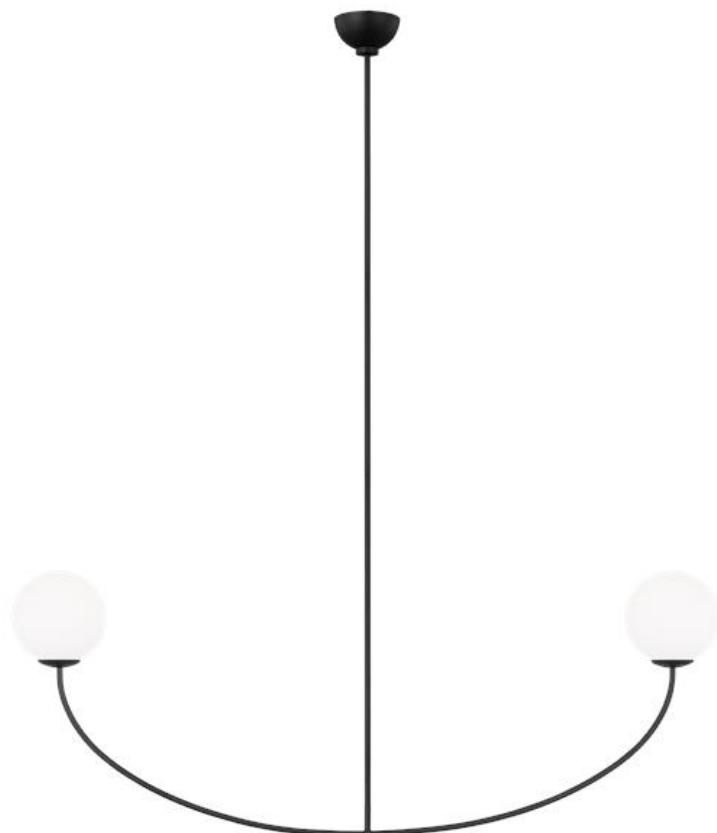

AEC1132MBK: Grand Linear Chandelier

Dimensions:

Length:	54"	Overall Height:	88 3/4"
Width:	7"	Wire:	180" (color/Black)
Height:	31 7/8"	Mounting Proc.:	Screw Collar - Stem
Weight:	7.1 lbs.	Connection:	Mounted To Box

Bulbs:

2 - Candelabra Torpedo 60w Max. 120v - Not included

Features:

- This product may be mounted on a sloped ceiling
- This fixture features mouth-blown glass and slight variations are an inherent part of the handcrafting process.
- Easily converts to LED with optional replacement lamps
- Meets Title 24 energy efficiency standards
- Title 24 compliant if used with Joint Appendix (JA8) approved light bulbs listed in the California Energy Commission Appliance database.

Material List:

1 Body - Steel - Midnight Black
 4 12" Stem - Steel - Midnight Black
 1 6" Stem - Steel - Midnight Black

Safety Listing:

Safety Listed for Damp Locations

Collection: Galassia

UPC #: 014817639469

Finish: Midnight Black (MBK)

Shade / Glass / Diffuser Details:

Part	Material	Finish	Quantity	Item Number	Length	Width	Height	Diameter	Fitter Diameter	Shade Top Length	Shade Top Width	Shade Top Diameter
Shade	Glass	Milk	2				6 3/4	7				