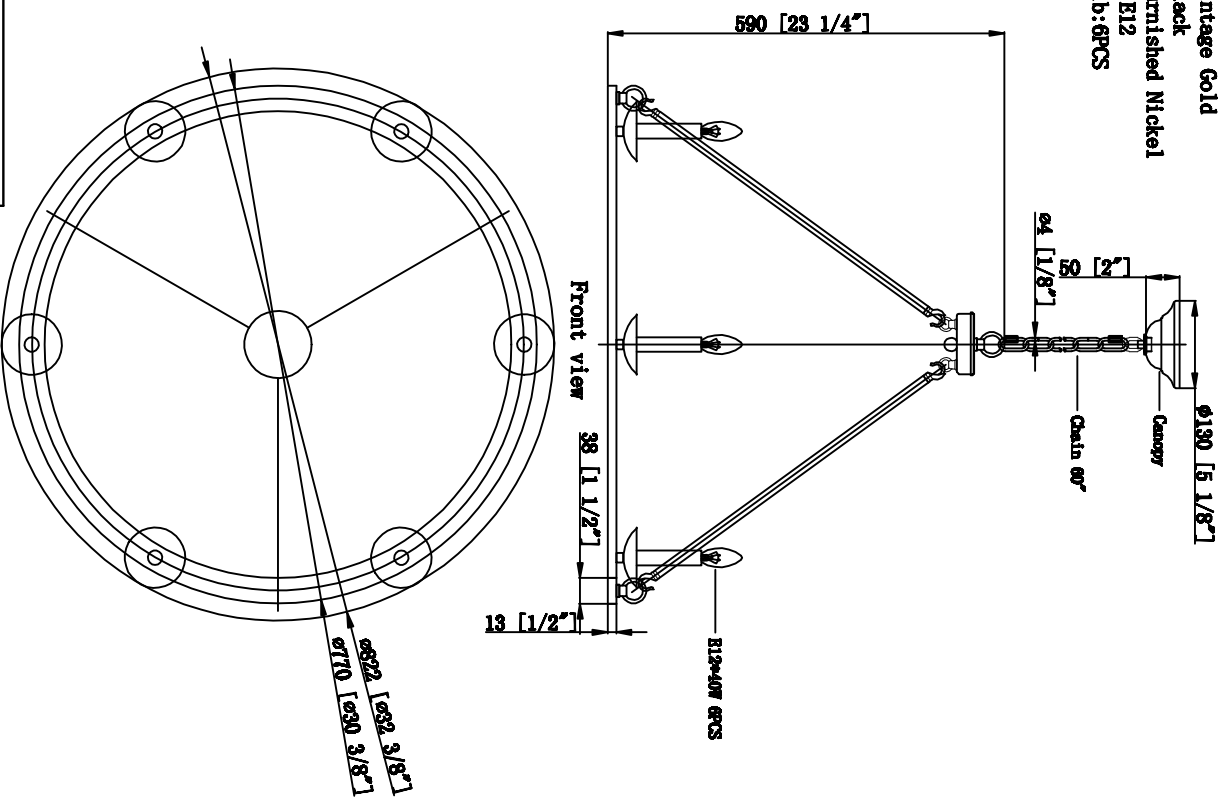

Finish:  
 Colorway 1:Vintage Gold  
 Colorway 2:Black  
 Colorway 3:Burnished Nickel  
 Type of Bulb:E12  
 Number of Bulb:6PCS

FACTORY	20
ITEM NO.	LD6010D32
DRAFTER	
DATE	2017.04.11

Model#:	LD6010D32	Chain/Rod/Cord Included (INCH)	60"
Number of Tiers:	1	Chain/Rod/Cord Finish:	Vintage Gold/Black/Burnished Nickel
Fixture Material:	Metal	Chain/Rod/Cord Item#:	CRANDPVC/CRANDPBRK /CRANDNBRN
Shades Included:	NO	Wire Included (INCH) :	78.7"
Shade Material:	N/A	Wire color:	Gold/Black/Clear
Shade Color :	N/A	Assembly required	No
Shade Shape :	N/A	Light Bulbs:	6
Shade Height:	N/A	Bulb Type:	E12
Shade Width:	N/A	Bulb Wattage:	40W
Shade Length:	N/A	Max Wattage :	240W
Hanging Device :	CHAIN	Voltage :	110-125V
Adjustable:	Yes	Finish:	Vintage Gold/Black /Burnished Nickel
Minimum Hanging Height:	32.5"	Hardware Finish:	Vintage Gold/Black /Burnished Nickel
Maximum Hanging Height:	85.6"	Hardware Material:	Metal
Length (in.)		Crystal Trim:	N/A
Width / Diameter (in.)	32.4"	Crystal Color :	N/A
Height (in.)	23.25"	UL & ULc Standard :	Yes
Inside Fixture Length (in.)		Product Weight:	9
Inside Fixture Width/Diameter(in.)		Hanging Weight (Crown Only)	
Inside Fixture Height (in.)		Hanging Weight V/Crystal	
Canopy:	Yes	Shipment type :	Small Parcel
Canopy Height:	2"	Number of Boxes :	1
Canopy Width:	5.1"	Box 1 Length :	35.5
Canopy Length:		Box 1 Width :	33.5
		Box 1 Height :	8
		Box 2 Length :	14.3
		Box 2 Width :	
		Box 2 Height :	
		Box 2 Weight :	