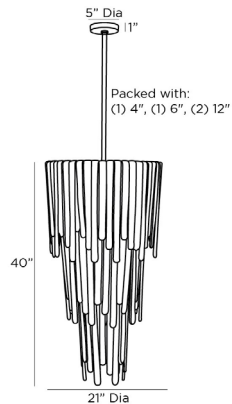

ARTERIOS

RAINE CHANDELIER

89662

H: 45 IN, Dia: 21.00 IN

Blue Smoke Luster Glass

Contract Suitable As Is

Our Raine chandelier was inspired by the vintage Murano glass lighting made popular in the '60s and '70s. The tear-drop silhouette is embellished with rounded layers of lustrous, blue smoke seedy glass, in staggered sizes, that fold over a tiered iron frame, which is finished in antique brass. The result is a dramatic and textural waterfall effect. The glass pieces can be removed to provide additional illumination if desired. Finish will vary. Damp-rated, although limited covered outdoor areas may affect finish.

APPEARANCE

Material	Glass, Iron
Material Type	Slump
Finish	Antique Brass, Blue Smoke Luster
Finish Will Vary	true
Top Coat/Sealant	false

DIMENSIONS

Chandelier	H: 40 IN, Dia: 21.00 IN
Minimum Hanging Height	45 IN
Maximum Hanging Height	75 IN
Canopy	H: 1 IN, Dia: 5.00 IN

WIRING

Rating	Damp
Cord	7 FT, Clear/Silver, SVT
Socket	7, Type B - E12
Maximum Watt	60
Voltage	110-120 V

CERTIFICATIONS

Certifications	Mexico United States, Canada
----------------	---------------------------------

COMPLIANCY

UL/ETL	Yes
RoHS	true

SHIPPING

Product Weight	60 LBS
Gross Weight 1	75 LBS
Gross Weight 2	0 LBS
Shipping Box 1	H: 23.25 IN, L: 23.25 IN, W: 30.5 IN
Shipping Box 2	H: 0 IN, L: 0 IN, W: 0 IN

REPLACEMENT PARTS