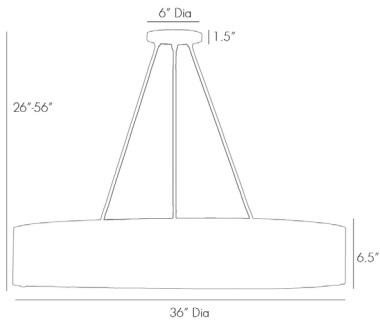

## MARSHA LARGE CHANDELIER

89023

H: 26 IN, Dia: 36.00 IN

Black Microfiber, Frosted Acrylic

Contract Suitable As Is

Clean, sophisticated and practical, this six-light chandelier has a sleek, narrow silhouette perfect for hanging over an island in the kitchen or over a table that wants to be the center of attention. Constructed in steel with matte black microfiber and antique brass-finished accents. Acrylic diffusers at the top and bottom filter the light. Black cloth cord.

### DIMENSIONS

Chandelier	H: 6.5 IN, Dia: 36.00 IN
Minimum Hanging Height	26 IN
Maximum Hanging Height	68 IN
Canopy	H: 1.5 IN, Dia: 6.00 IN

### REPLACEMENT PARTS

Replacement Part 1	CANOPY-233
Replacement Part 1 Dim	1" x 6" Dia