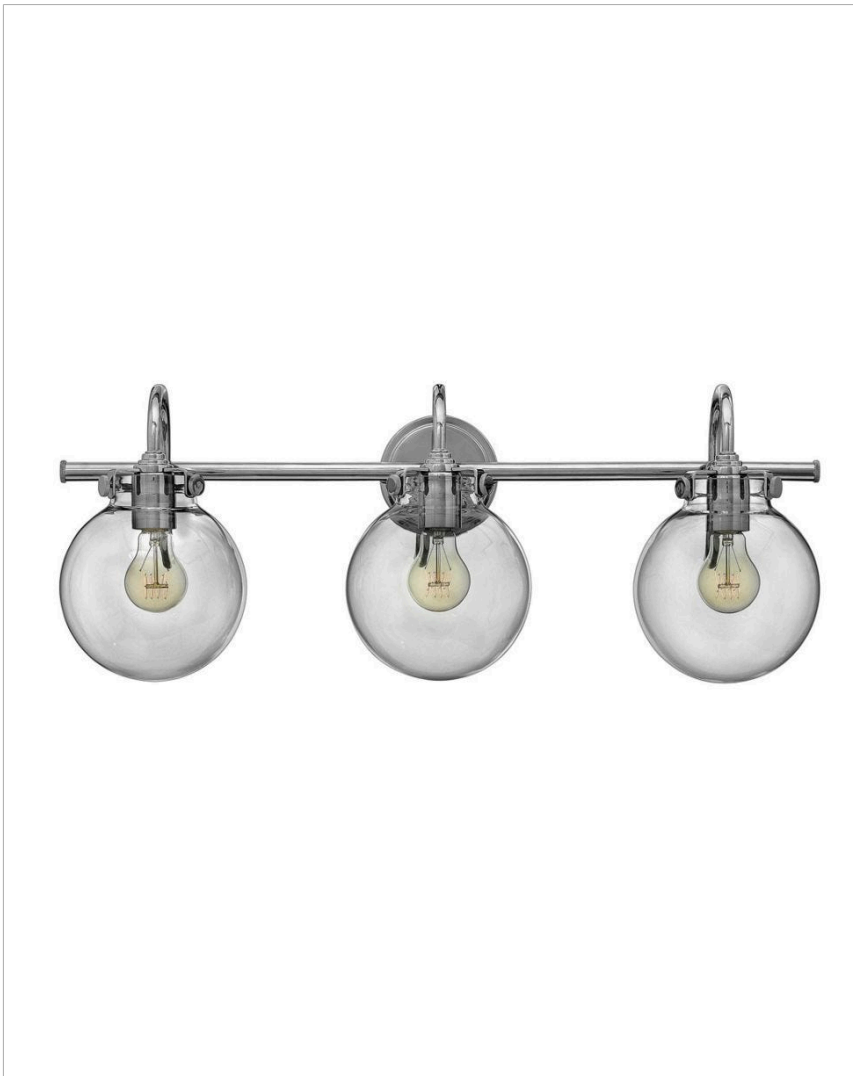

CONGRESS

50034CM

GLOBE GLASS THREE LIGHT VANITY

Congress is a traditional design that combines both hip and historical elements. This chic retro glass, mix and match collection comes in different shapes, colors and materials, and is the perfect vintage accent to any décor.

| DETAILS | |
|-----------|--------|
| FINISH: | Chrome |
| MATERIAL: | Steel |
| GLASS: | Clear |
| DIMMABLE: | No |

| DIMENSIONS | |
|----------------|------------|
| WIDTH: | 29.5" |
| HEIGHT: | 11.5" |
| WEIGHT: | 7lb |
| BACK PLATE: | 4.75" Dia. |
| EXTENSION: | 9.3" |
| TOP TO OUTLET: | 3.5" |

| LIGHT SOURCE | |
|---------------|--|
| LIGHT SOURCE: | LED Lamp, Socket |
| WATTAGE: | 3-12w Med. LED, 100w Equiv. or 3-100w Med. |
| VOLTAGE: | 120v |

| SHIPPING | |
|----------------|----|
| CARTON LENGTH: | 34 |
| CARTON WIDTH: | 21 |
| CARTON HEIGHT: | 12 |
| CARTON WEIGHT: | 13 |

PRODUCT DETAILS:

- Mounting hardware is hidden on the backplate to ensure a clean silhouette
- Fixture can be mounted either up or down
- Suitable for use in damp locations as defined by NEC and CEC. Meets United States UL Underwriters Laboratories & CSA Canadian Standards Association Product Safety Standards
- Ideal for vintage filament bulbs (not included)
- Classic, elegant lines and timeless details enhance a traditional space
- Sparkling chrome with reflective finish