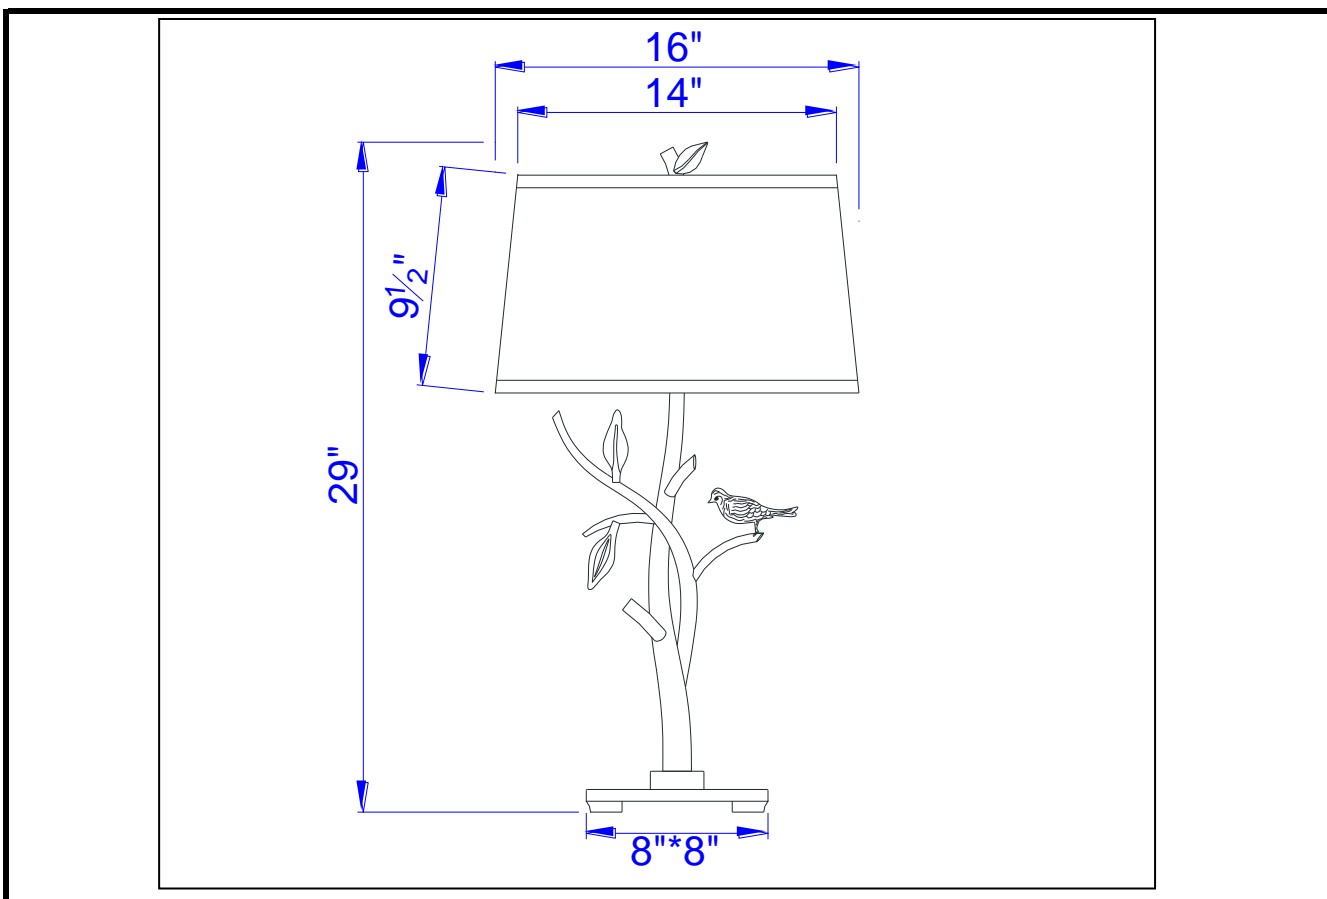

Project: _____

Catalog No.: _____

Lamp/Wattage: _____

Model No: BO-2301TB
Description: Medora Iron Table Lamp
Material: Metal
Finish : Iron
Height: 29"
Base Width: 8"x8"
Wattage : 150W
Socket : Medium Base (E27)
Switch: 3-way
Bulb: Incandescent, CFL
Wire Length: 6'
Wire Color: Brown
Shade No: SH-1412
Material: Linen
Shade size: 14"X16"X9 1/2"