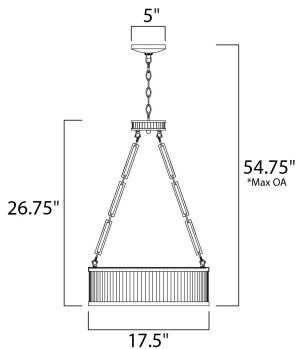

MEASUREMENTS

- DIMENSION : 17.5" L x 17.5" W x 26.75" H
- MAX OAH : 54.75" OAH
- CANOPY : 5" W x 1" H x 5" L
- HANGING WEIGHT : 16.1 lb

LAMPING

- LUMENS : 0 Rated
- BULB : 4 x 60W Incandescent E26 Medium , 240W Total
- BULB INCLUDED : (Not Included)
- DIMMABLE : Yes