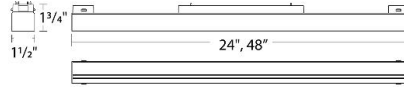

WAC LIGHTING

Standards: UL, cUL, Dry Location Listed, Title 24 JA8 Compliant

S2WW24, 48