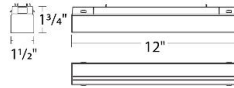

WAC LIGHTING

Standards: UL, cUL, Dry Location Listed, Title 24 JA8 Compliant

S2WW12