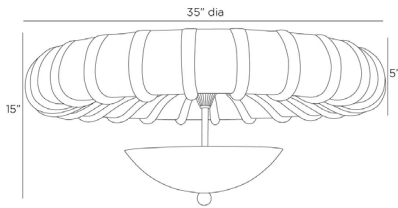

ARTERIO RS

CAMELLA FLUSH MOUNT

DFC12
H: 15 IN, Dia: 35.00 IN
Ivory
Contract Suitable As Is

Formed in a soothing sunburst motif, a circle of ivory ricestone composite cradles an antique brass steel flush mount. Designed to allow the center light to gently wash over the curved surface, it is finished with a stylish spherical screw cap. Finish will vary.

APPEARANCE

Material	Ricestone, Steel
Material Type	Composite
Finish	Antique Brass
Finish Will Vary	true
Top Coat/Sealant	true

DIMENSIONS

Body	35.00 H: 10 IN, Dia: 35.00 IN
------	----------------------------------

WIRING

Rating	Damp
Suggested Bulb Type	B10
Cord	0.5 FT, Black/White, SVT
Socket	3, Type B - E12
Photographed Bulb	Clear Straight Tip Candelabra Bulb
Maximum Watt	40
Voltage	110-120 V

COMPLIANCY

RoHS	true
------	------

SHIPPING

Shipping Requirements	TruckShip
Product Weight	67.2 LBS
Gross Weight 1	80 LBS
Shipping Box 1	H: 10 IN, L: 53.5 IN, W: 40 IN

REPLACEMENT PARTS

Replacement Part 1	CANOPY-695
Replacement Part 1 Dim	0.25" x 15"