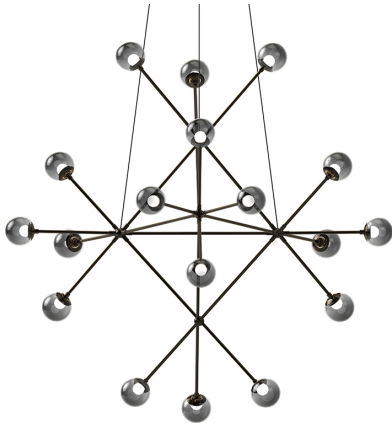

SONNEMAN
A WAY OF LIGHT

 Download

proton™ Beta LED Pendant

2084.37K

DIMENSIONS

Height	34"
Minimum Height	34"
Maximum Height	154"
Diameter	40"
Canopy/Backplate/Base	5"
Hanging Details	10' Adjustable Cord"

ELECTRICAL SPECS

Bulb Type	Integral LED
Bulb Quantity	18
Bulb Included?	Yes
Wattage	48
Initial Lumens	3960
Input Voltage	120VAC
CCT	3000K
CRI	90
Power Supply Type	Driver
Power Supply Quantity	1
Power Supply Location	Canopy
Dimming Type	TRIAC/ELV

SHIPPING

SHADE 1

Quantity	18
Color	Smoke Glass
Material	Glass
Height	2.5"

AVAILABLE FINISHES

Satin Nickel (.13)
Polished Black Nickel (.37)

GENERAL LISTINGS

cETL
cUL
Dry Location

PROJECT