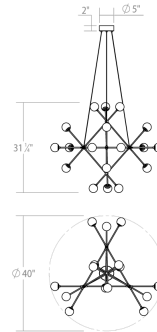

SONNEMAN
A WAY OF LIGHT

 Download

proton™ Beta LED Pendant

2084.37K

DIMENSIONS

Height	34"
Minimum Height	34"
Maximum Height	154"
Diameter	40"
Canopy/Backplate/Base	5"
Hanging Details	10' Adjustable Cord"

ELECTRICAL SPECS

Bulb Type	Integral LED
Bulb Quantity	18
Bulb Included?	Yes
Wattage	48
Initial Lumens	3960
Input Voltage	120VAC
CCT	3000K
CRI	90
Power Supply Type	Driver
Power Supply Quantity	1
Power Supply Location	Canopy
Dimming Type	TRIAC/ELV

SHIPPING

SHADE 1

Quantity	18
Color	Smoke Glass
Material	Glass
Height	2.5"

AVAILABLE FINISHES

Satin Nickel (.13)
Polished Black Nickel (.37)

GENERAL LISTINGS

cETL
cUL
Dry Location

PROJECT