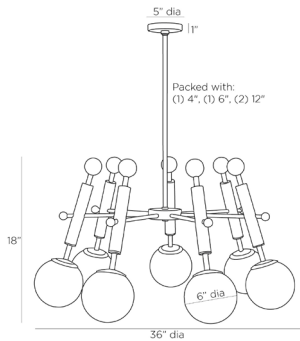

ARTERIOS

VERONA CHANDELIER

DMC05
H: 20 IN, Dia: 36.00 IN
Antique Brass
Contract Suitable As Is

Loaded with visual interest, the Verona chandelier is fashioned with a slanted, umbrella-shaped, piped framework in antique brass iron and opal-swirl glass shades. The dynamic piece is embellished with white alabaster orbed finials that top each of the eight lights. Finish will vary.

APPEARANCE

Material	Alabaster, Glass, Iron
Finish	Opal Swirl, White
Finish Will Vary	true
Top Coat/Sealant	true

DIMENSIONS

Chandelier	H: 18 IN, Dia: 36.00 IN
Minimum Hanging Height	20 IN
Maximum Hanging Height	48 IN
Canopy	H: 1 IN, Dia: 5.00 IN

WIRING

Rating	Damp
Cord	7 FT, Clear/Silver, SVT
Socket	8, Type B - E12
Photographed Bulb	Clear Straight Tip Candelabra Bulb
Maximum Watt	60
Voltage	110-120 V

CERTIFICATIONS

Certifications	Mexico Australia, European Union, United Arab Emirates, United States, Canada
----------------	----------------------------------------------------------------------------------

COMPLIANCY

UL/ETL	Yes
CB	Yes
RoHS	true

SHIPPING

Product Weight	24 LBS
Gross Weight 1	35.5 LBS
Gross Weight 2	0 LBS
Shipping Box 1	H: 36.8 IN, L: 36.8 IN, W: 18.5 IN
Shipping Box 2	H: 0 IN, L: 0 IN, W: 0 IN