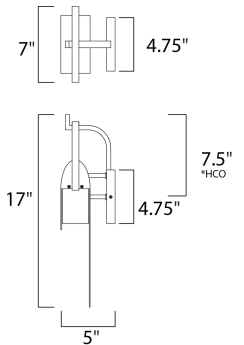

PRODUCT DESCRIPTION

A panel of aluminum is bent forward at the top and cradled by a bracket. A beautiful textured Rustic Forged finish is used in keeping with the pastoral design elements. Cleverly concealed inside the arch is a LED light source which sheds ample light to the surface below without forward glare.