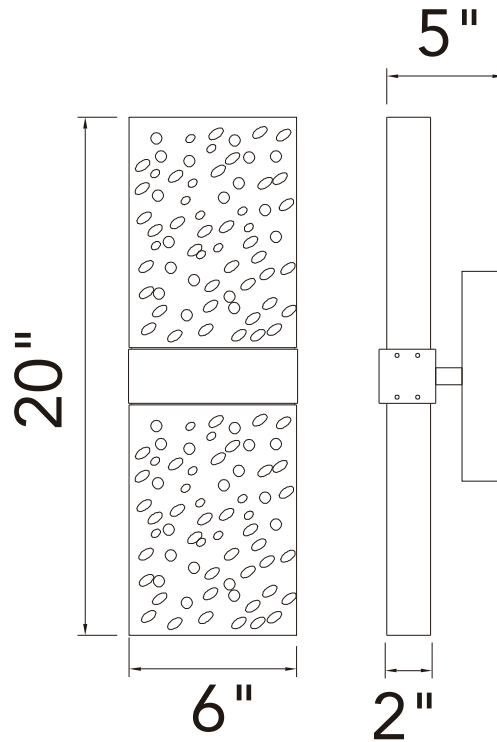

PROJECT: _____

FIXTURE TYPE: _____

LOCATION: _____

CONTACT/PHONE: _____

Item	1587W20-2-101
Collection	LAVA
Category	Wall Sconce
Finish	Black
Glass	Clear
Crystal	-----
Acrylic	-----

Shade Color	-----
Min Assembled Height	20"
Max Assembled Height	20"
Width	6"
Length	-----
Extension Wall Mounts	5"
Input	120V AC,60HZ,AC

Lumens	1040
Light Source	LED
Bulb Info.	20W
Included	-----
Dimmable	Yes
Colour Temp	2700,3000,3500,4000,5000K
Weight	18.04Lbs