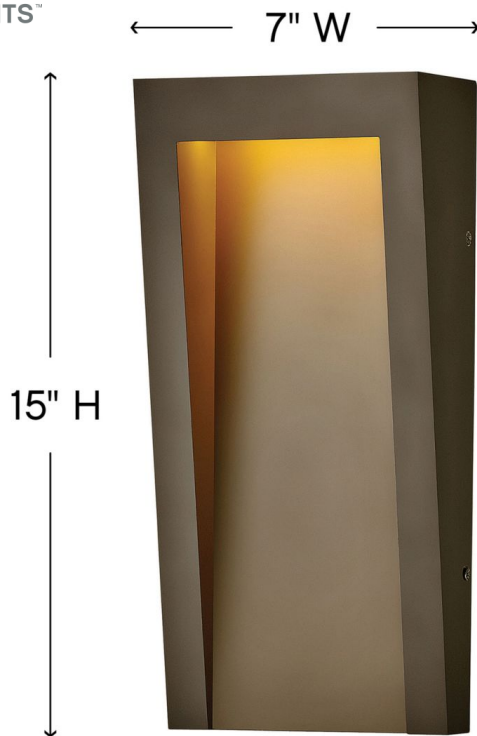

COASTAL
ELEMENTS™
collection

TAPER

2144TR

MEDIUM WALL MOUNT LANTERN

Sleek and sophisticated, Taper is built to last with a timeless, minimalist style that radiates contemporary cool. Its recessed integrated LED engine is directed downward with gradient illumination that grazes the gently tapered design. Available in a variety of finish options.

| DETAILS | |
|-----------|-----------------------------|
| FINISH: | Textured Oil Rubbed Bronze |
| MATERIAL: | Composite |
| GLASS: | Etched Lens |
| DIMMABLE: | YES, CL TYPE DIMMER (SSL7A) |

| DIMENSIONS | |
|----------------|------------|
| WIDTH: | 7" |
| HEIGHT: | 15" |
| WEIGHT: | 3.5lb |
| BACK PLATE: | 7"W X 15"H |
| EXTENSION: | 3.5" |
| TOP TO OUTLET: | 7.5" |

| LIGHT SOURCE | |
|---------------------------|-----------------------------|
| LIGHT SOURCE: | Integrated LED |
| LED NAME: | L214X-6 |
| VOLTAGE: | 120v |
| COLOR TEMP: | 3000 |
| LUMENS: | 600 |
| CRI: | 90 |
| INCANDESCENT EQUIVALENCY: | 1 x 60w |
| DIMMABLE: | YES, CL TYPE DIMMER (SSL7A) |

| SHIPPING | |
|----------------|------|
| CARTON LENGTH: | 9.8 |
| CARTON WIDTH: | 6.2 |
| CARTON HEIGHT: | 17.9 |
| CARTON WEIGHT: | 4.6 |

PRODUCT DETAILS:

- Mounting hardware is hidden on the back plate to ensure a clean silhouette
- Suitable for use in wet (outdoor direct rain) locations as defined by NEC and CEC. Meets United States UL Underwriters Laboratories & CSA Canadian Standards Association Product Safety Standards
- Fixture is Dark Sky compliant and engineered to minimize light glare upward into the night sky
- ADA compliant
- LED components carry a 5-year limited warranty
- 5-year finish warranty
- The Coastal Elements Collection offers versatile designs, constructed of composite materials and coated with anti-fading finishes, for maximum durability in harsh climates
- Bold lines and a clean, minimalist style complement contemporary architecture