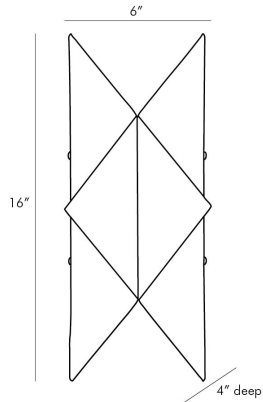

## UPSON SCONCE

46430  
H: 16 IN, W: 6 IN, D: 4 IN  
Antique Brass  
Contract Suitable As Is

Modern origami takes shape in this two-light wall sconce. The sharp angles of the iron form work to filter light through the top and bottom, allowing the light to play on the symmetry of its geometric design. Its antique brass finish helps to warm up a wall space. Damp-rated, although limited covered outdoor conditions may affect finish.

### DIMENSIONS

Center Of Mount From Btm 8 IN  
Backplate H: 8 IN, W: 6 IN  
Mount H: 4 IN, W: 4 IN