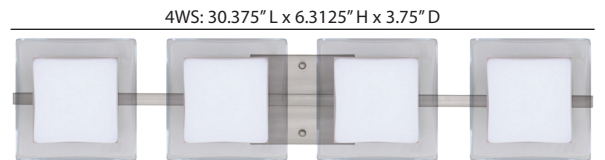

LED: 5W LED Replaceable source 120V, dimmable, included.

DIFFUSER

Glass diffusers available in Opal Matte with or without a variety of glass trims, spaced 7.875" on center.

CONSTRUCTION

Rectangular canopy (4.75" x 5.5" H) and lampholder are stamped steel, with plated finish.

METAL FINISH

Fixture shall be finished in Bronze, Chrome or Satin Nickel.

MOUNTING

Installs directly to a 4" octagonal outlet box, with up to 1" offset. Orient horizontal or vertical, wall-mount only.

LABELS

REV 7/15

ALEX

VANITIES WALL

ORDERING:

FIXTURE	DECOR	LAMPING OPTIONS	METAL FINISH
2WS 2 Light	773507 Opal Matte	(blank) 50W G9 Hal	BR Bronze
3WS 3 Light	773539 Opal/Clear	LED 5W LED 120V,	CR Chrome
4WS 4 Light	773591 Opal/Amethyst	dimmable	SN Satin Nickel
5WS 5 Light	773592 Opal/Blue		
	7735CF Opal/Copper Foil		
	7735GF Opal/Gold Foil		
	7735SF Opal/Silver Foil		
	7735TG Opal/Armagnac		
	7735TO Opal/Olive		

Ex. 3WS-773539-SN
 Alex Vanity w/ Opal/Clear Glass,
 Satin Nickel Finish

LED SCONCES:

- Total power of only 5 watts
- Dimmable with a standard dimmer
- Rated life: 25,000 hours
- 450 lumens
- CCT: 3000° Kelvin
- CRI: 80+