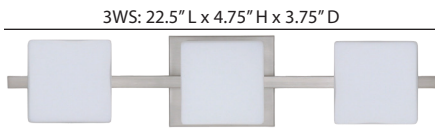

LED: 5W LED Replaceable source 120V, dimmable, included.

DIFFUSER

Glass diffusers available in Opal Matte with or without a variety of glass trims, spaced 7.875" on center.

CONSTRUCTION

Rectangular canopy (4.75" x 5.5" H) and lampholder are stamped steel, with plated finish.

METAL FINISH

Fixture shall be finished in Bronze, Chrome or Satin Nickel.

MOUNTING

Installs directly to a 4" octagonal outlet box, with up to 1" offset. Orient horizontal or vertical, wall-mount only.

LABELS

REV 7/15

ALEX

VANITIES WALL

ORDERING:

FIXTURE	DECOR	LAMPING OPTIONS	METAL FINISH
2WS 2 Light	773507 Opal Matte	(blank) 50W G9 Hal	BR Bronze
3WS 3 Light	773539 Opal/Clear	LED 5W LED 120V,	CR Chrome
4WS 4 Light	773591 Opal/Amethyst	dimmable	SN Satin Nickel
5WS 5 Light	773592 Opal/Blue		
	7735CF Opal/Copper Foil		
	7735GF Opal/Gold Foil		
	7735SF Opal/Silver Foil		
	7735TG Opal/Armagnac		
	7735TO Opal/Olive		

Ex. 3WS-773539-SN
 Alex Vanity w/ Opal/Clear Glass,
 Satin Nickel Finish

LED SCONCES:

- Total power of only 5 watts
- Dimmable with a standard dimmer
- Rated life: 25,000 hours
- 450 lumens
- CCT: 3000° Kelvin
- CRI: 80+