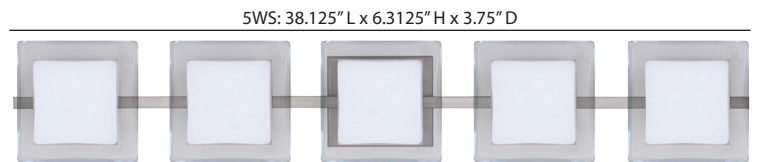

LED: 5W LED Replaceable source 120V, dimmable, included.

DIFFUSER

Glass diffusers available in Opal Matte with or without a variety of glass trims, spaced 7.875" on center.

CONSTRUCTION

Rectangular canopy (4.75" x 5.5" H) and lampholder are stamped steel, with plated finish.

METAL FINISH

Fixture shall be finished in Bronze, Chrome or Satin Nickel.

MOUNTING

Installs directly to a 4" octagonal outlet box, with up to 1" offset. Orient horizontal or vertical, wall-mount only.

LABELS

REV 7/15

ALEX

VANITIES WALL

ORDERING:

FIXTURE	DECOR	LAMPING OPTIONS	METAL FINISH
2WS 2 Light	773507 Opal Matte	(blank) 50W G9 Hal	BR Bronze
3WS 3 Light	773539 Opal/Clear	LED 5W LED 120V,	CR Chrome
4WS 4 Light	773591 Opal/Amethyst	dimmable	SN Satin Nickel
5WS 5 Light	773592 Opal/Blue		
	7735CF Opal/Copper Foil		
	7735GF Opal/Gold Foil		
	7735SF Opal/Silver Foil		
	7735TG Opal/Armagnac		
	7735TO Opal/Olive		

Ex. 3WS-773539-SN
 Alex Vanity w/ Opal/Clear Glass,
 Satin Nickel Finish

LED SCONCES:

- Total power of only 5 watts
- Dimmable with a standard dimmer
- Rated life: 25,000 hours
- 450 lumens
- CCT: 3000° Kelvin
- CRI: 80+