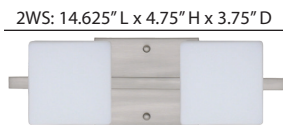

LED: 5W LED Replaceable source 120V, dimmable, included.

DIFFUSER

Glass diffusers available in Opal Matte with or without a variety of glass trims, spaced 7.875" on center.

CONSTRUCTION

Rectangular canopy (4.75" x 5.5" H) and lampholder are stamped steel, with plated finish.

REV 7/15

ALEX

VANITIES WALL

ORDERING:

FIXTURE	DECOR	LAMPING OPTIONS	METAL FINISH
2WS 2 Light	773507 Opal Matte	(blank) 50W G9 Hal	BR Bronze
3WS 3 Light	773539 Opal/Clear	LED 5W LED 120V,	CR Chrome
4WS 4 Light	773591 Opal/Amethyst	dimmable	SN Satin Nickel
5WS 5 Light	773592 Opal/Blue		
	7735CF Opal/Copper Foil		
	7735GF Opal/Gold Foil		
	7735SF Opal/Silver Foil		
	7735TG Opal/Armagnac		
	7735TO Opal/Olive		

Ex. 3WS-773539-SN
 Alex Vanity w/ Opal/Clear Glass,
 Satin Nickel Finish

LED SCONCES:

- Total power of only 5 watts
- Dimmable with a standard dimmer
- Rated life: 25,000 hours
- 450 lumens
- CCT: 3000° Kelvin
- CRI: 80+