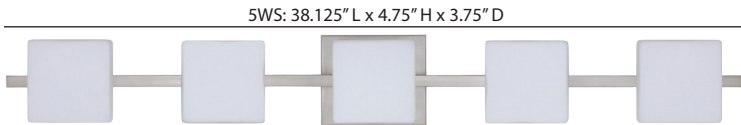

LED: 5W LED Replaceable source 120V, dimmable, included.

DIFFUSER

Glass diffusers available in Opal Matte with or without a variety of glass trims, spaced 7.875" on center.

CONSTRUCTION

Rectangular canopy (4.75" x 5.5" H) and lampholder are stamped steel, with plated finish.

METAL FINISH

Fixture shall be finished in Bronze, Chrome or Satin Nickel.

MOUNTING

Installs directly to a 4" octagonal outlet box, with up to 1" offset. Orient horizontal or vertical, wall-mount only.

LABELS

REV 7/15

ALEX

VANITIES WALL

ORDERING:

FIXTURE	DECOR	LAMPING OPTIONS	METAL FINISH
2WS 2 Light	773507 Opal Matte	(blank) 50W G9 Hal	BR Bronze
3WS 3 Light	773539 Opal/Clear	LED 5W LED 120V,	CR Chrome
4WS 4 Light	773591 Opal/Amethyst	dimmable	SN Satin Nickel
5WS 5 Light	773592 Opal/Blue		
	7735CF Opal/Copper Foil		
	7735GF Opal/Gold Foil		
	7735SF Opal/Silver Foil		
	7735TG Opal/Armagnac		
	7735TO Opal/Olive		

Ex. 3WS-773539-SN
 Alex Vanity w/ Opal/Clear Glass,
 Satin Nickel Finish

LED SCONCES:

- Total power of only 5 watts
- Dimmable with a standard dimmer
- Rated life: 25,000 hours
- 450 lumens
- CCT: 3000° Kelvin
- CRI: 80+