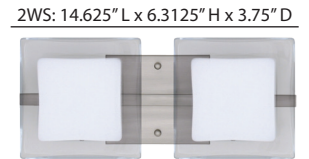

LED: 5W LED Replaceable source 120V, dimmable, included.

DIFFUSER

Glass diffusers available in Opal Matte with or without a variety of glass trims, spaced 7.875" on center.

CONSTRUCTION

Rectangular canopy (4.75" x 5.5" H) and lampholder are stamped steel, with plated finish.

METAL FINISH

Fixture shall be finished in Bronze, Chrome or Satin Nickel.

MOUNTING

Installs directly to a 4" octagonal outlet box, with up to 1" offset. Orient horizontal or vertical, wall-mount only.

LABELS

REV 7/15

ALEX

VANITIES WALL

ORDERING:

FIXTURE	DECOR	LAMPING OPTIONS	METAL FINISH
2WS 2 Light	773507 Opal Matte	(blank) 50W G9 Hal	BR Bronze
3WS 3 Light	773539 Opal/Clear	LED 5W LED 120V,	CR Chrome
4WS 4 Light	773591 Opal/Amethyst	dimmable	SN Satin Nickel
5WS 5 Light	773592 Opal/Blue		
	7735CF Opal/Copper Foil		
	7735GF Opal/Gold Foil		
	7735SF Opal/Silver Foil		
	7735TG Opal/Armagnac		
	7735TO Opal/Olive		

Ex. 3WS-773539-SN
 Alex Vanity w/ Opal/Clear Glass,
 Satin Nickel Finish

LED SCONCES:

- Total power of only 5 watts
- Dimmable with a standard dimmer
- Rated life: 25,000 hours
- 450 lumens
- CCT: 3000° Kelvin
- CRI: 80+