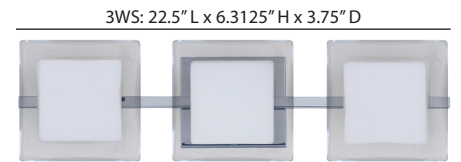

LED: 5W LED Replaceable source 120V, dimmable, included.

DIFFUSER

Glass diffusers available in Opal Matte with or without a variety of glass trims, spaced 7.875" on center.

CONSTRUCTION

Rectangular canopy (4.75" x 5.5" H) and lampholder are stamped steel, with plated finish.

METAL FINISH

Fixture shall be finished in Bronze, Chrome or Satin Nickel.

MOUNTING

Installs directly to a 4" octagonal outlet box, with up to 1" offset. Orient horizontal or vertical, wall-mount only.

LABELS

REV 7/15

ALEX

VANITIES WALL

ORDERING:

FIXTURE	DECOR	LAMPING OPTIONS	METAL FINISH
2WS 2 Light	773507 Opal Matte	(blank) 50W G9 Hal	BR Bronze
3WS 3 Light	773539 Opal/Clear	LED 5W LED 120V,	CR Chrome
4WS 4 Light	773591 Opal/Amethyst	dimmable	SN Satin Nickel
5WS 5 Light	773592 Opal/Blue		
	7735CF Opal/Copper Foil		
	7735GF Opal/Gold Foil		
	7735SF Opal/Silver Foil		
	7735TG Opal/Armagnac		
	7735TO Opal/Olive		

Ex. 3WS-773539-SN
 Alex Vanity w/ Opal/Clear Glass,
 Satin Nickel Finish

LED SCONCES:

- Total power of only 5 watts
- Dimmable with a standard dimmer
- Rated life: 25,000 hours
- 450 lumens
- CCT: 3000° Kelvin
- CRI: 80+