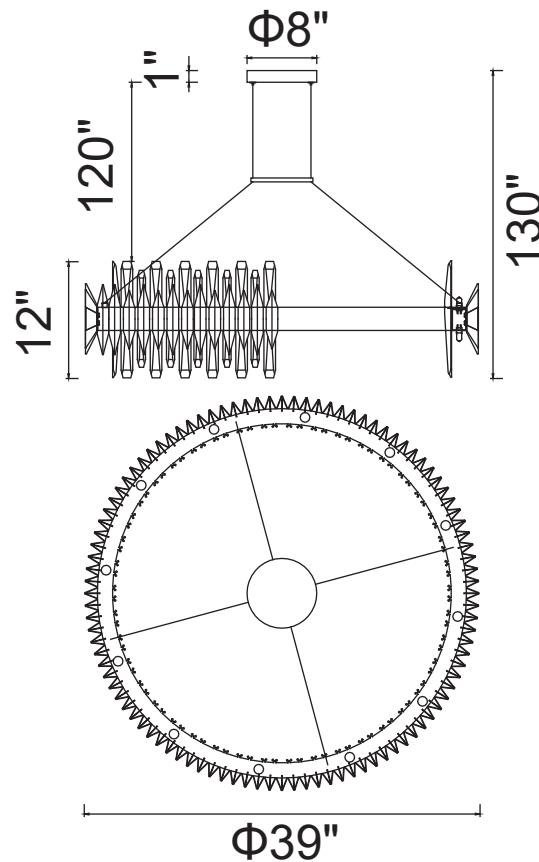

PROJECT: _____

FIXTURE TYPE: _____

LOCATION: _____

CONTACT/PHONE: _____

Item	1247P39-24-602
Collection	CITYSCAPE
Finish	Satin Gold
Glass	-----
Crystal	Clear
Input	120V AC,60HZ,AC

Shade	-----
Length/Dia.	39"
Width/Ext.	39"
Height	12"
Maximum	130"
Lumens	-----

Light Source	G9
Bulb Info.	24×40W
Included	-----
Dimmable	Yes
Color	-----
Weight	