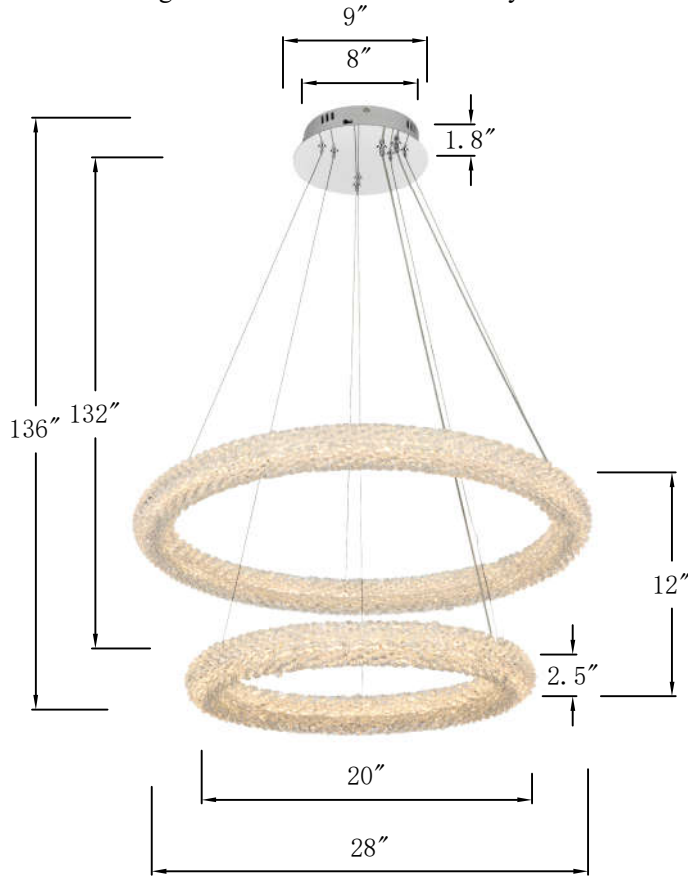

PRODUCT SPECIFICATION SHEET

BOWEN COLLECTION

BOWEN 2-Light Chrome Pendant Clear Crystal

Chrome
Item No:3800G28C

Satin Gold
Item No:3800G28SG

Available Finishes

The Collection is composed of ,Pendants, Flush Mounts and Wall Sconce

Dimensions

Canopy Size(in)	D9"H1.8"
Chain/Rod Length	N/A
Length	N/A
Width	28"
Height	12"
Maximum Height	136"

Specifications

Finish	2 Finishes
Material	Metal / Crystal
Crystal Color	Clear
Type	Pendant
Hanging Device	Electric Wire
Voltage	110-125V
Dimmable	YES
Warranty	1 Year Limited
Shipment Type	Small Parcel

Bulb / Socket

Socket Type	LED
Number of Lights	2
Wattage/Bulb	64W
Included	YES

Installation

Indoor/Outdoor	Indoor
Dry/Wet/Damp	Dry
Weight	27.5 LBS
Wire Length	132
Safety Rating	ETL Listed
Color temperature	3000K/4500K/6000K
Lumen	4480 LM
CRI	80