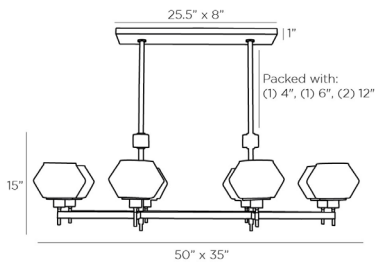

ARTERIOS

HOLM CHANDELIER

JAY JEFFERS

DJ89001

H: 20 IN, W: 50 IN, D: 35 IN

Pewter, Blue Smoke Glass

Contract Suitable As Is

Both elegant and strong, this rectilinear chandelier is reminiscent of Italian master Carl Fagurland. The pewter finish delicately holds the shades of two glass layers creating playful shadows of light. The clear ribbed interior glass mixed with the blue smoke outer glass create beautiful diffused light. Perfect over a dining table or centered over a kitchen island. Additional pipe available (PIPE-493). Damp-rated, although limited covered outdoor areas may affect finish.

APPEARANCE

	Pewter
Material	Glass, Steel
Material Type	Ribbed
Finish	Blue Smoke, Clear, Pewter
Top Coat/Sealant	true

DIMENSIONS

Chandelier	H: 15 IN, W: 50 IN, D: 35 IN
Minimum Hanging Height	20 IN
Maximum Hanging Height	50 IN
Canopy	H: 1 IN, W: 25.5 IN, D: 8 IN

WIRING

Rating	Damp
Cord	10 FT, Black, SVT
Socket	8, Type A - E26
Photographed Bulb	2" Clear Globe Bulb
Maximum Watt	60
Voltage	110-120 V

CERTIFICATIONS

	Mexico
Certifications	Australia, United States, Canada

COMPLIANCY

UL/ETL	Yes
RoHS	false

SHIPPING

Shipping Requirements	TruckShip
Product Weight	50 LBS
Gross Weight 1	60 LBS
Shipping Box 1	H: 18.7 IN, L: 32.3 IN, W: 48.8 IN
Shipping Box 2	H: 0 IN, L: 0 IN, W: 0 IN
Shipping Box 3	H: 0

REPLACEMENT PARTS

Replacement Part 1	PIPE-494
Replacement Part 1 Dim	(1) 4", (1) 6", (1) 12"
Replacement Part 2	CANOPY-589
Replacement Part 2 Dim	1" x 25.5" x 8"

CONTRACT

Contract Suitable	true