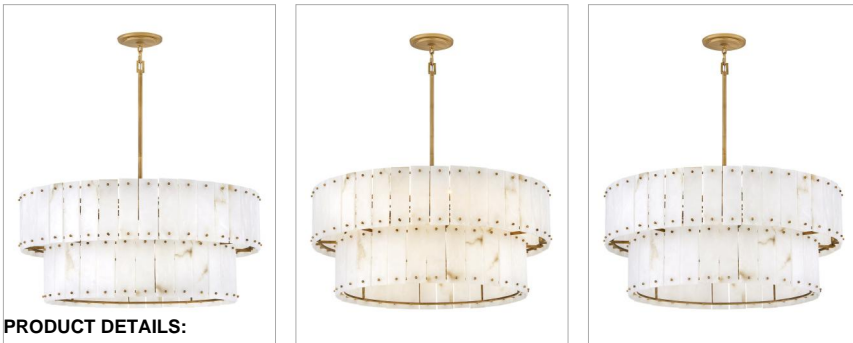

SIMONE

FR47754BNG

MEDIUM DRUM CHANDELIER

Simone has the timeless charm to infuse any space with opulent luxury. Fashioned with natural alabaster panels in a traditional tiered style, the effortless appeal speaks for itself. Perfect for dining rooms, foyers, and grand spaces, Simone is a conversation-starting piece that is truly a work of art.

DETAILS	
FINISH:	Burnished Gold
MATERIAL:	Steel
GLASS:	Alabaster
SLOPE DEGREE:	90
DIMMABLE:	YES, WITH DIMMABLE LAMP (NOT INCLUDED)

DIMENSIONS	
WIDTH:	34.3"
HEIGHT:	15"
WEIGHT:	44.6lb

LIGHT SOURCE	
LIGHT SOURCE:	Socketed
WATTAGE:	8-5w Cand. LED, 60w Equiv.
VOLTAGE:	120v

MOUNTING	
CANOPY:	6.5" Dia.
LEAD WIRE:	1 X 144"
MAX HEIGHT:	50.5

SHIPPING	
CARTON LENGTH:	39
CARTON WIDTH:	39
CARTON HEIGHT:	25
CARTON WEIGHT:	75.7

PRODUCT DETAILS:

- This item may be hung on a sloped ceiling
- This fixture includes multiple down stems in various lengths to customize the installation height of the fixture, including one 6" stem and two 12" stems
- Fixture weighs over 50lbs. Must be supported independently of the outlet box unless the outlet box is UL listed for the appropriate weight.
- Suitable for use in dry (indoor) locations as defined by NEC and CEC. Meets United States UL Underwriters Laboratories & CSA Canadian Standards Association Product Safety Standards.
- Classic, elegant lines and timeless details enhance a traditional space
- Luxurious gold finish with opulent sheen