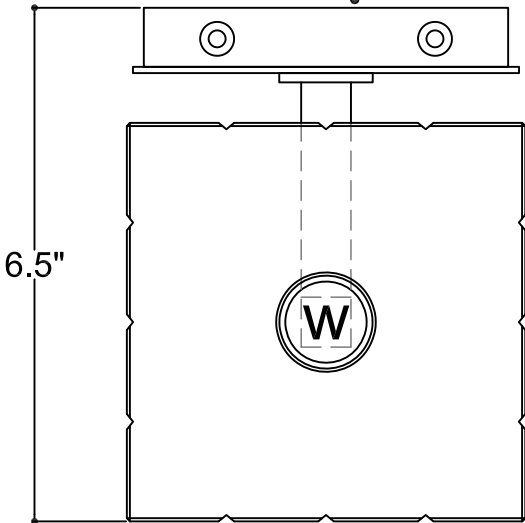

Back plate: 4.6" W x 0.75" D x 5"H

TOP VIEW

FRONT VIEW

SIDE VIEW

5000-0207

ALL WORK © 2022 CURREY & COMPANY