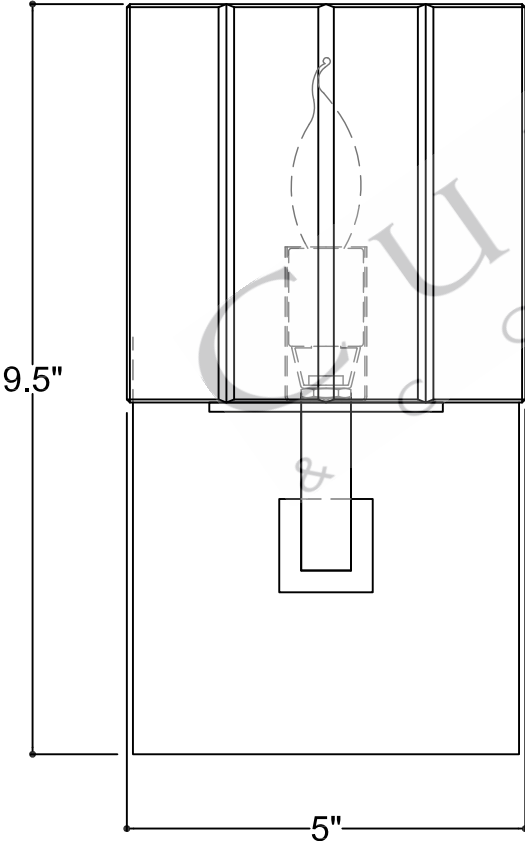

Back plate: 4.6" W x 0.75" D x 5"H

TOP VIEW

FRONT VIEW

SIDE VIEW

5000-0207

ALL WORK © 2022 CURREY & COMPANY