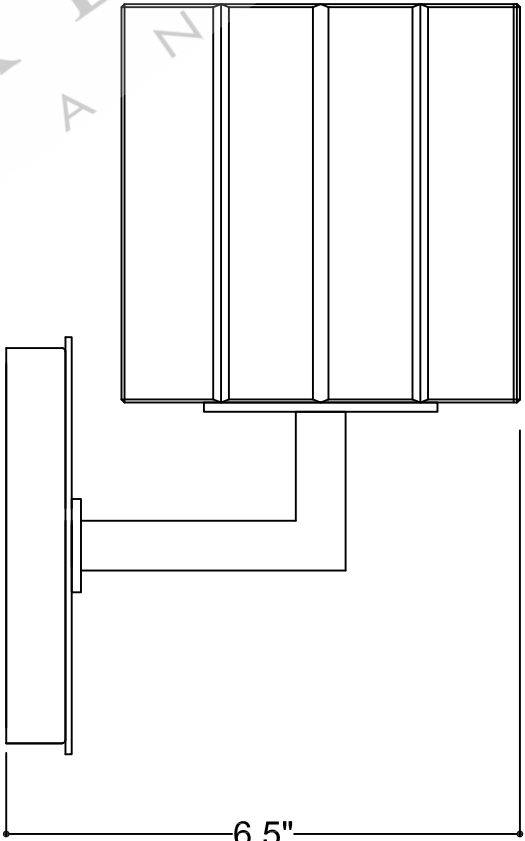

Back plate: 4.6" W x 0.75" D x 5"H

TOP VIEW

FRONT VIEW

SIDE VIEW

5000-0207

ALL WORK © 2022 CURREY & COMPANY