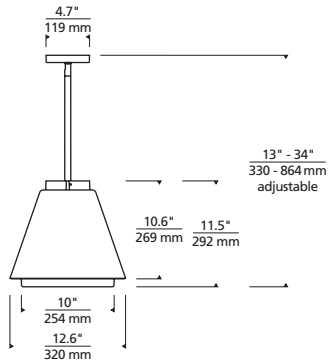

BOWMAN 12 OUTDOOR PENDANT

Bowman Pendant

PHOTOMETRICS*

*For latest photometrics, please visit www.techlighting.com/OUTDOOR

BOWMAN 12 PENDANT

Total Lumen Output:	1320.1
Total Power:	21
Luminaire Efficacy:	63
Color Temp:	4000K
CRI:	90+
BUG Rating:	B1-U2-G1