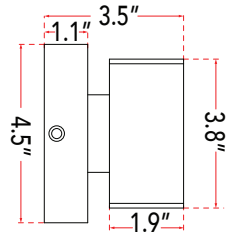

ABRA MODEL **20046WV-BL**

Metal Vanity Fixture

FAMILY NAME **Bianca**

UPC **00810035190283**

FIXTURE MATERIAL				FIXTURE DIMENSIONS IN INCHES										
Frame Material	Finishes Available	Diffuser Type	Diffuser Finish	Diameter	Height	o.a.h	Width	Length	Ext	Weight	ADA	Location	Rating	Compliance
Steel	BL-Black CH-Chrome	Acrylic	Frosted		3.8	4.5		25.6	3.5		Compliant	Wall Mount only	Damp Location	cETLus
LAMPING										Compatible Dimmers		Junction Box Type		SUPPLIED
Lamp Type	Lamp qty	Wattage	Max Wattage	Base	Kelvin	CRI	Initial Lumen's	Delivered Lumen's	Voltage	ELV		Standard 4 x 4 Octagon Box		
LED	6	6.5w	39w	Solid State Module	3000k	90+	3315	2321 estimated	120v	SPECIAL NOTES				