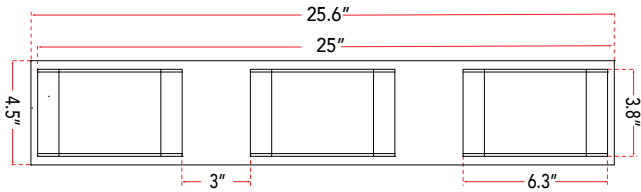

ABRA MODEL **20046WV-BL**

Metal Vanity Fixture

FAMILY NAME **Bianca**

UPC **00810035190283**

FIXTURE MATERIAL				FIXTURE DIMENSIONS IN INCHES										
Frame Material	Finishes Available	Diffuser Type	Diffuser Finish	Diameter	Height	o.a.h	Width	Length	Ext	Weight	ADA	Location	Rating	Compliance
Steel	BL-Black CH-Chrome	Acrylic	Frosted		3.8	4.5		25.6	3.5		Compliant	Wall Mount only	Damp Location	cETLus
LAMPING										Compatible Dimmers		Junction Box Type		SUPPLIED
Lamp Type	Lamp qty	Wattage	Max Wattage	Base	Kelvin	CRI	Initial Lumen's	Delivered Lumen's	Voltage	ELV		Standard 4 x 4 Octagon Box		
LED	6	6.5w	39w	Solid State Module	3000k	90+	3315	2321 estimated	120v	SPECIAL NOTES				