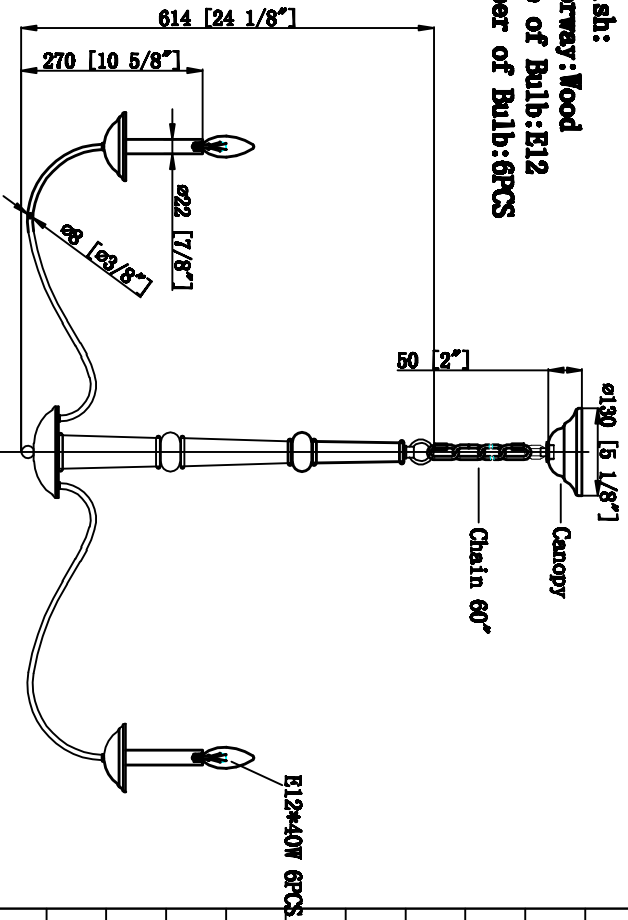

Finish: **Food**
 Colorway: **Food**
 Type of Bulb: **E12**
 Number of Bulb: **6PCS**

FACTORY	20
ITEM NO.	LD6007D40
DRAFTER	
DATE	2017.04.11

Model#:	LD6007D40	Chain/Rod/Cord Included(INCH)	60"
Number of Tiers:	1	Chain/Rod/Cord finish:	Weathered Dove
Fixture Material:	Metal	Chain/Rod/Cord Item#:	CHAIN04PMD
Shade Included:	NO	Wire Included(INCH):	78.7"
Shade Material:	N/A	Wire color:	Clear
Shade Color:	N/A	Assembly required:	No
Shade Shape:	N/A	Light Bulbs:	6
Shade Height:	N/A	Bulb Type:	E12
Shade Width:	N/A	Bulb Wattage:	40W
Shade Length:	N/A	Max Wattage:	240W
Hanging Device:	CHAIN	Voltage:	110-125V
Adjustable:	Yes	Finish:	Weathered Dove
Maximum Hanging Height:	33.5"	Hardware Finish:	Weathered Dove
Maximum Shade Height:	86.4"	Hardware Material:	Metal
Length (in.)		Crystal Trim:	N/A
Width / Diameter (in.)	39.8"	Crystal Color:	N/A
Height (in.)	24"	UL & UL Standard:	Yes
Inside Fixture Length (in.)		Product Weight:	6.5
Inside Fixture Width/Diameter(in.)		Hanging Weight (Frame only)	
Inside Fixture Height (in.)		Hanging Weight W/Crystal	
Canopy:	Yes	Shipment type:	Small Parcel
Canopy Height:	2"	Number of Boxes:	1
Canopy Width:	5.1"	Box 1 Length:	43
Canopy Length:		Box 1 Width:	17.5
		Box 1 Height:	12.5
		Box 1 Weight:	11.5
		Box 2 Length:	
		Box 2 Width:	
		Box 2 Height:	
		Box 2 Weight:	