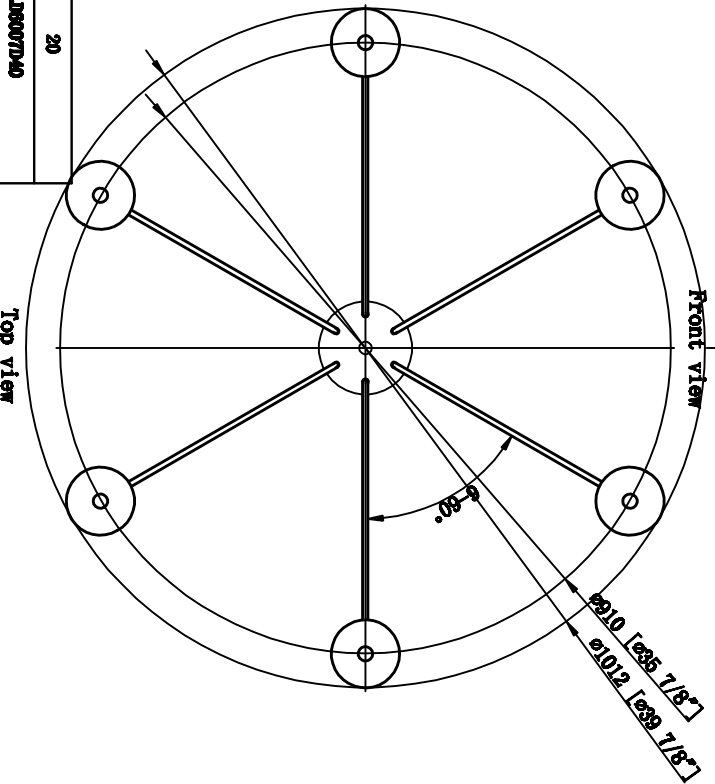

Finish: **Food**
 Colorway: **Food**
 Type of Bulb: **E12**
 Number of Bulb: **6PCS**

FACTORY	20
ITEM NO.	LD6007D40
DRAFTER	
DATE	2017.04.11

Model#:	LD6007D40	Chain/Rod/Cord Included(INCH)	60"
Number of Tiers:	1	Chain/Rod/Cord finish:	Weathered Dove
Fixture Material:	Metal	Chain/Rod/Cord Item#:	CHAIN04PMD
Shade Included:	NO	Wire Included(INCH):	78.7"
Shade Material:	N/A	Wire color:	Clear
Shade Color:	N/A	Assembly required:	No
Shade Shape:	N/A	Light Bulbs:	6
Shade Height:	N/A	Bulb Type:	E12
Shade Width:	N/A	Bulb Wattage:	40W
Shade Length:	N/A	Max Wattage:	240W
Hanging Device:	CHAIN	Voltage:	110-125V
Adjustable:	Yes	Finish:	Weathered Dove
Maximum Hanging Height:	33.5"	Hardware Finish:	Weathered Dove
Maximum Shade Height:	86.4"	Hardware Material:	Metal
Length (in.)		Crystal Trim:	N/A
Width / Diameter (in.)	39.8"	Crystal Color:	N/A
Height (in.)	24"	UL & UL Standard:	Yes
Inside Fixture Length (in.)		Product Weight:	6.5
Inside Fixture Width/Diameter(in.)		Hanging Weight (Frame only)	
Inside Fixture Height (in.)		Hanging Weight W/Crystal	
Canopy:	Yes	Shipment type:	Small Parcel
Canopy Height:	2"	Number of Boxes:	1
Canopy Width:	5.1"	Box 1 Length:	43
Canopy Length:		Box 1 Width:	17.5
		Box 1 Height:	12.5
		Box 1 Weight:	11.5
		Box 2 Length:	
		Box 2 Width:	
		Box 2 Height:	
		Box 2 Weight:	