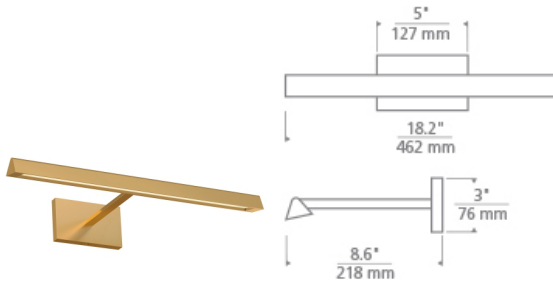

Dessau 18 Picture Light LED

DESCRIPTION

The Dessau Picture Light by Tech Lighting is the upgraded modern version of the traditional picture light, featuring sleek straight lines and integrated LED. Offered in three handsome finishes, Natural Brass that will patina over time, Polished Nickel, and Nightshade Black, Dessau Picture Light is a great solution for functional lighting over artwork and displays. Available in two sizes, 12" and 18" to fit any decor space. Complete the look with the entire collection including Table Lamp, Floor Lamp and Linear Suspension. Includes 18.3 watt, 1013 delivered lumens, 3000K 90 CRI LED module. 120V dimmable with most LED compatible ELV and TRIAC Dimmers. 277V compatible with 0-10V dimmers. 120V or 277V.

ACCESSORIES & OPTICAL CONTROLS

Eggcrate Louver

WEIGHT

2-2lb / 0.91-0.91kg ±

natural brass nightshade black polished nickel

ORDERING INFORMATION

700DES	LENGTH (A)	FINISH	LAMP
18	18"	NB NATURAL BRASS B NIGHTSHADE BLACK N POLISHED NICKEL	-LED930 INTEGRATED LED 90 CRI 3000K 120V -LED930-277 INTEGRATED LED 90 CRI 3000K 277V