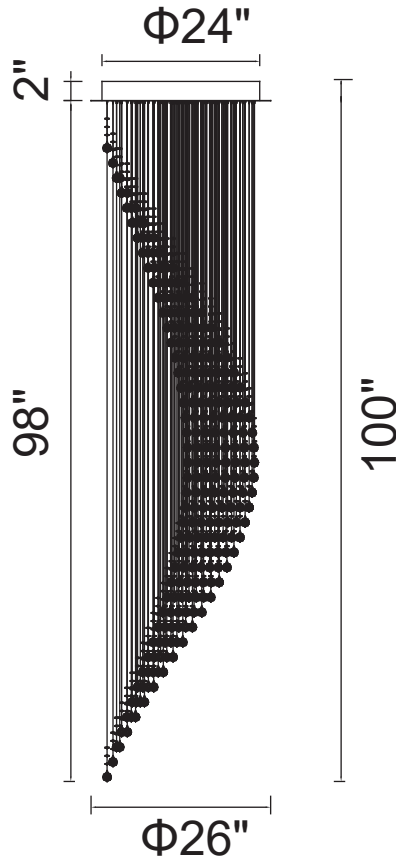

PROJECT: _____
 FIXTURE TYPE: _____
 LOCATION: _____
 CONTACT/PHONE: _____

Item	6629C26C
Collection	RIBBON
Finish	Chrome
Glass	-----
Crystal	Clear
Input	120V AC,60HZ,AC

Shade	-----
Length/Dia.	26"
Width/Ext.	-----
Height	100"
Maximum	-----
Lumens	-----

Light Source	GU10
Bulb Info.	10x35W
Included	-----
Dimmable	Yes
Color	-----
Weight	