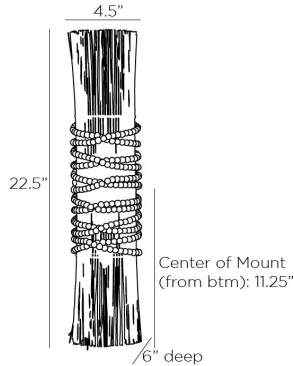

ARTERIO RS

MILA SCONCE

45201
H: 22.5 IN, W: 4.5 IN, D: 6 IN
Natural Coco Midrib
Contract Suitable As Is

The Mila boasts a beautiful organic form that establishes a strong visual presence while remaining light and airy. This two-light sconce is crafted from natural coco midrib with natural wood beads that wrap the center, mimicking layered bracelets. A bronze steel backplate refines its rustic aesthetic. Hanging hardware allows for vertical and horizontal display. Finish will vary.

APPEARANCE

Material Coconut, Steel, Wood
Material Type Midrib
Finish Bronze, Natural
Finish Will Vary true
Top Coat/Sealant false

DIMENSIONS

Center Of Mount From Btm 11.25 IN
Backplate Dia: 5.00 IN, D: 1 IN
Mount Dia: 4.50 IN

WIRING

Rating Indoor Only
Cord 1 FT, Clear/Silver, SVT
Socket 2, Type B - E12
Photographed Bulb Clear Straight Tip Candelabra Bulb
Maximum Watt 25
Voltage 110-120 V

CERTIFICATIONS

Certifications Mexico
Australia, European Union, United Arab Emirates, United States, Canada

COMPLIANCY

UL/ETL Yes
CB Yes
RoHS true

SHIPPING

Product Weight 1.5 LBS
Gross Weight 3.3 LBS
Shipping Box 1 H: 24.5 IN, L: 7.5 IN, W: 6.1 IN
Shipping Box 2 H: 0 IN, L: 0 IN, W: 0 IN
Shipping Box 3 H: 0

ADDITIONAL INFO