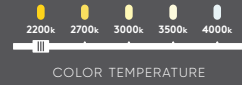

Edge

A symmetrical luminaire made of rust-resistant aluminum and finished in a matte textured paint. Perfect for walkways, garden beds, or simply to direct the eye to some of your home's best features. Equipped with color-select technology that allows you to cast a particular color of light.

NEW

Model	Size	Watts	Delivered lumens	CRI	Color °T	Voltage
LSQP-CC	12"	3 W	265 lm	80	2200, 2700, 3000, 3500, 4000 K	12 VAC

Specifications

Over 50,000 hours of service life
 12VAC input
 Ground stake included
 90° beam angle
 Cast aluminum construction
 Switch-selectable CCT: 2200 K/2700 K/
 3000 K/3500 K/4000 K
 21" extension tube included
 Suitable for wet locations
 5-year warranty