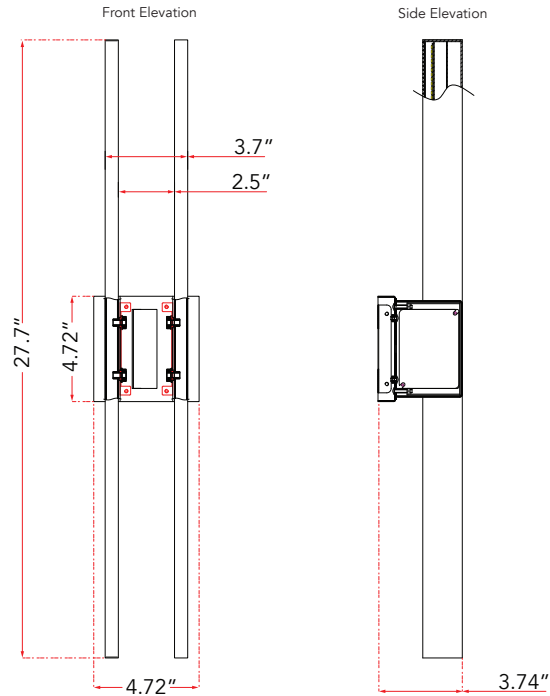

ABRA MODEL **500090DW-MB**

**Twin Bar Wet Location Wall Fixture**

ABRA Model **Slate**

UPC 00810035193741

FIXTURE MATERIAL			
Frame Material	Finishes Available	Diffuser	Finish
Metal	MB-Matte Black SL-Silica	Silicon	White

DIMENSIONS IN INCHES		
Fixture		
Height	Width	Ext
28	4.72	3.7

CERTIFICATION		
Label	Location	Rating
cETLus	Wall	Wet Location

LAMPING									
Lamp Type	Lamp qty	Wattage	Max Watt-age	Base	Kelvin	CRI	Initial Lumen's	Delivered Lumen's	Voltage
LED	2	22w	44w	Modules	3000k	90	3740	2618 estimated	120v