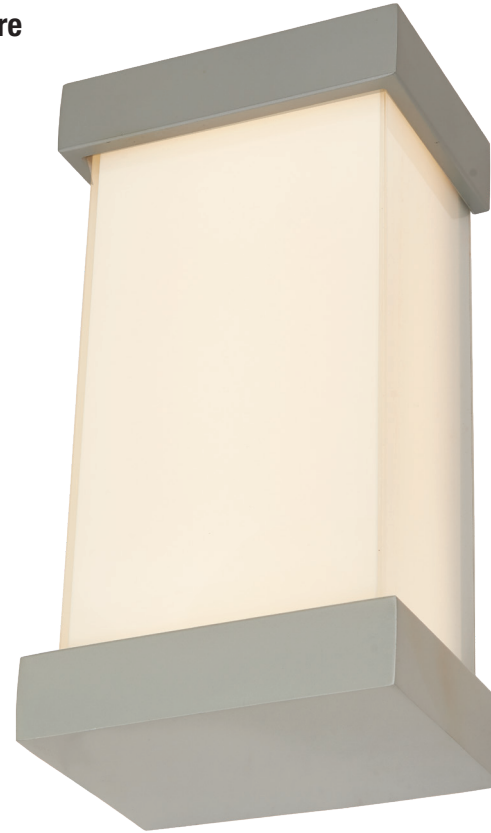

ABRA MODEL **500120DW-SL**

Wet Location Miter Glass LED Wall Fixture

FAMILY NAME **Loki**

UPC **00810035190740**

FIXTURE MATERIAL				FIXTURE DIMENSIONS IN INCHES										
Frame Material	Finishes Available	Diffuser Type	Diffuser Finish	Diameter	Height	o.a.h	Width	Length	Ext	Weight	ADA	Location	Rating	Compliance
Steel	SL-Silica MB-Matt Black	Glass	Frosted		13.6	13.6	7		5	11		Wall Mount only	Wet Location	cETLus
LAMPING										Compatible Dimmers	Junction Box Type	SUPPLIED		
Lamp Type	Lamp qty	Wattage	Max Wattage	Base	Kelvin	CRI	Initial Lumen's	Delivered Lumen's	Voltage		Standard 4 x 4 Octagon Box			
LED	1	15w	15w	Solid State Module	3000k	90+	1275	893 estimated	120v	SPECIAL NOTES				