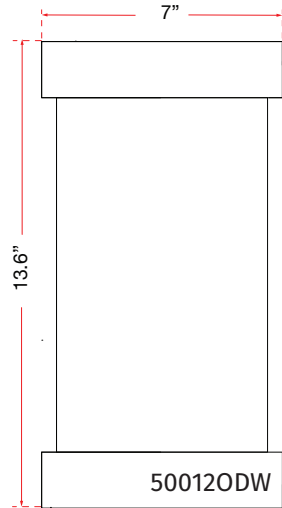

ABRA MODEL **500120DW-SL**

Wet Location Miter Glass LED Wall Fixture

FAMILY NAME **Loki**

UPC **00810035190740**

FIXTURE MATERIAL				FIXTURE DIMENSIONS IN INCHES										
Frame Material	Finishes Available	Diffuser Type	Diffuser Finish	Diameter	Height	o.a.h	Width	Length	Ext	Weight	ADA	Location	Rating	Compliance
Steel	SL-Silica MB-Matt Black	Glass	Frosted		13.6	13.6	7		5	11		Wall Mount only	Wet Location	cETLus
LAMPING										Compatible Dimmers	Junction Box Type	SUPPLIED		
Lamp Type	Lamp qty	Wattage	Max Wattage	Base	Kelvin	CRI	Initial Lumen's	Delivered Lumen's	Voltage		Standard 4 x 4 Octagon Box			
LED	1	15w	15w	Solid State Module	3000k	90+	1275	893 estimated	120v	SPECIAL NOTES				