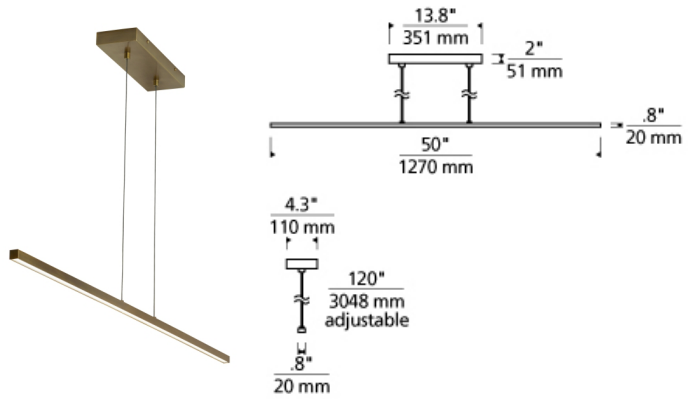

Essence Linear Suspension

LED T20

DESCRIPTION

The ultimate in modern minimalism, the clean horizontal line of the Essence linear light chandelier by Tech Lighting will make a dramatic statement while not detracting from beautiful room surroundings. Warm glowing LED light emits downward with its high performance, energy efficient, integrated LED light source at 3000K and 90 CRI. Ideal for a dining room table light, kitchen island light, living room light or conference room table light, Essence is available in either an Aged Brass finish with Bronze cable or Satin Nickel finish with Clear cable. Its dimensions are a thin .75" high, 50" long, and 7.5" wide. Damp-rated and dimmable. LED includes one 24 watt, 894 delivered lumens, 90 CRI, 3000K LED module. Dimmable with most LED compatible ELV and TRIAC dimmers. Includes 10' of field-cuttable cable.

WEIGHT

4-4.5lb / 1.81-2.04kg ±

ORDERING INFORMATION

700LSESN1 FINISH

LAMP

R AGED BRASS
S SATIN NICKEL

-LED930 INTEGRATED LED 90 CRI 3000K 120V

TECH LIGHTING®
7400 Linder Avenue T 847.410.4400
Skokie, Illinois 60077 F 847.410.4500
Tech Lighting, L.L.C.