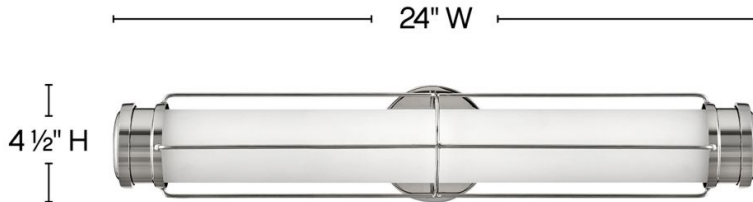

SAYLOR

54302PN

LARGE LED SCONCE

Saylor's classic look epitomizes nautical chic. Etched opal glass, striking cross bars, and bold end caps merge with LED technology without sacrificing timeless appeal. This transitional silhouette can be mounted horizontally or vertically with an Invisimount system. Offered in three finishes, Saylor is sure to add a maritime flair to any space.

DETAILS	
FINISH:	Polished Nickel
MATERIAL:	Steel
GLASS:	Etched Opal
DIMMABLE:	YES - CL TYPE DIMMER (SSL7A)

DIMENSIONS	
WIDTH:	24"
HEIGHT:	4.5"
WEIGHT:	1.8lb
BACK PLATE:	4.5" Dia.
EXTENSION:	5.3"
TOP TO OUTLET:	2.25"

LIGHT SOURCE	
LIGHT SOURCE:	Integrated LED
LED NAME:	E2G24W7WI
VOLTAGE:	120v
COLOR TEMP:	3000
LUMENS:	2100
CRI:	95
INCANDESCENT EQUIVALENCY:	2 x 75w
DIMMABLE:	YES - CL TYPE DIMMER (SSL7A)

SHIPPING	
CARTON LENGTH:	26.8
CARTON WIDTH:	11.3
CARTON HEIGHT:	7.5
CARTON WEIGHT:	2.6

PRODUCT DETAILS:

- Mounting hardware is hidden on the back plate to ensure a clean silhouette
- Fixture can be mounted vertically
- Fixture can be mounted horizontally.
- Suitable for use in damp locations as defined by NEC and CEC. Meets United States UL Underwriters Laboratories & CSA Canadian Standards Association Product Safety Standards.
- LED components carry a 5-year limited warranty
- Merging the best of traditional and modern elements with a sophisticated and streamlined look