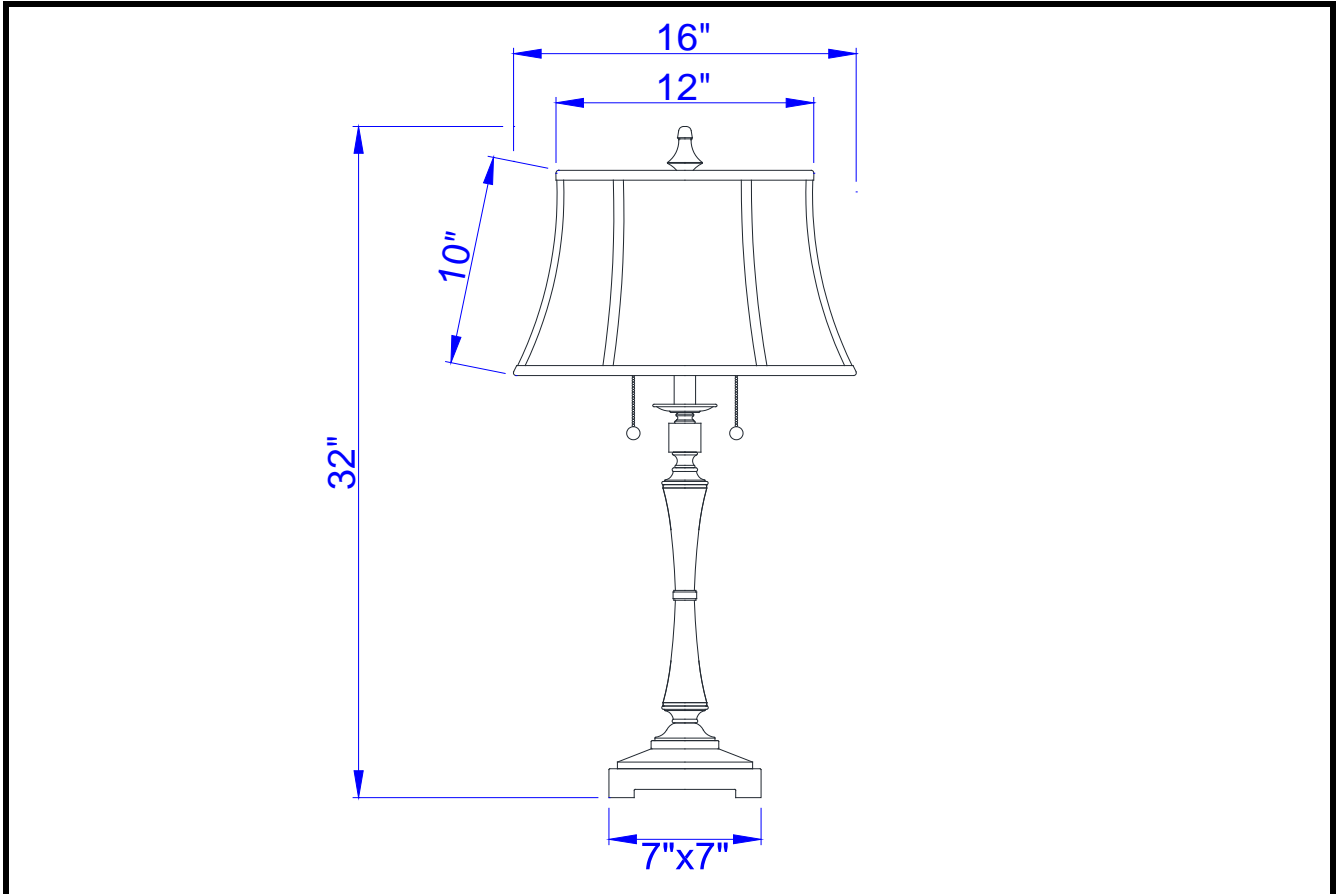

Project: _____

Catalog No.: _____

Lamp/Wattage: _____

Model No: BO-2443TB

Description: Madison Metal Table Lamp with Burlap Shade and Pull Chain Switch

Material: Metal

Finish : ORB (Oil Rubbed Bronze)

Height: 32"

Base Width: 7"x7"

Wattage : 60Wx2

Socket : Medium Base (E27)

Switch: On/off

Bulb: Incandescent, CFL

Wire Length: 6'

Wire Color: Black

Shade No:

Material: Burlap

Shade size: 12"x16"x10"

Certificate : 