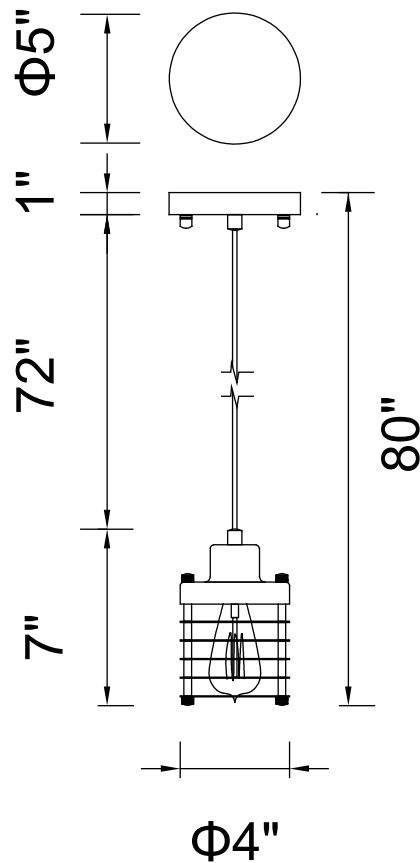

PROJECT: \_\_\_\_\_

FIXTURE TYPE: \_\_\_\_\_

LOCATION: \_\_\_\_\_

CONTACT/PHONE: \_\_\_\_\_

Item	9607P4-1-101
Collection	BRAY
Finish	Black
Glass	-----
Crystal	-----
Input	120V AC,60HZ,AC

Shade	-----
Length/Dia.	6"
Width/Ext.	-----
Height	7"
Maximum	80"
Lumens	-----

Light Source	E26
Bulb Info.	1×60W
Included	-----
Dimmable	Yes
Color	-----
Weight	