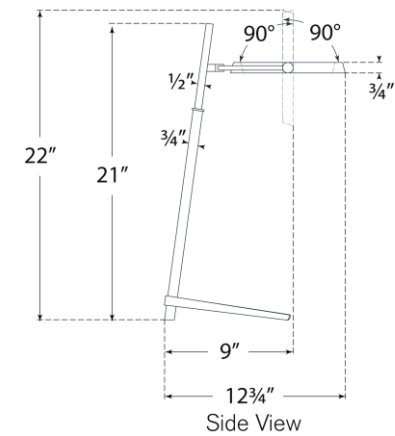

TEAR SHEET

Mistral Medium Ring Lamp

Item # IKF 3435PN/BLK

Designer: Ian K. Fowler

Height: 21" - 22"

Width: 10"

Extension: 9" - 12.75"

Base: 9" x 10" Triangle

Finishes: HAB, PN

Socket: Dedicated LED w/ Touch Dimmer On Body

Wattage: 10w (1200lm)

Weight: 5 Pounds

Note: UL Only

Top View

Side View