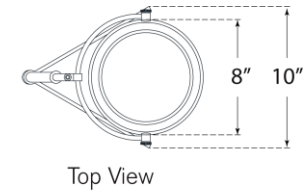

TEAR SHEET

Mistral Medium Ring Lamp

Item # IKF 3435PN/BLK

Designer: Ian K. Fowler

Height: 21" - 22"

Width: 10"

Extension: 9" - 12.75"

Base: 9" x 10" Triangle

Finishes: HAB, PN

Socket: Dedicated LED w/ Touch Dimmer On Body

Wattage: 10w (1200lm)

Weight: 5 Pounds

Note: UL Only

Top View

Side View