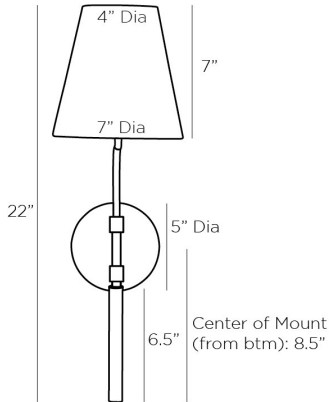

ARTERIOS

MCCOY SCONCE

49797
H: 22 IN, W: 5 IN, D: 9.5 IN
English Bronze, White Linen
Contract Suitable As Is

The traditional form and modern style of the McCoy redefines essential lighting. An English bronze steel foundation presents a clear seedy crystal finial—elevating its contemporary design status—and is topped with a white linen shade. The finial extends from the bottom, working to capture and refract the light for extra illumination. Damp-rated, although limited covered outdoor areas may affect finish.

APPEARANCE

Material Crystal, Linen, Steel
Material Type Seedy
Finish Clear, English Bronze, White
Top Coat/Sealant true

DIMENSIONS

6.5
Center Of Mount From Btm 8.5 IN
Shade Top: 4.00 IN, Dia: 7.00 IN, Side: 7 IN
Backplate Dia: 5.00 IN, D: 1 IN
Mount Dia: 4.50 IN

WIRING

Rating Damp
Certification Note PENDING REVIEW
Suggested Bulb Type B10
Cord 1 FT, Black/White, SVT
Socket 1, Type B - E12
Photographed Bulb Clear Straight Tip Candelabra Bulb
Maximum Watt 40
Voltage 110-120 V