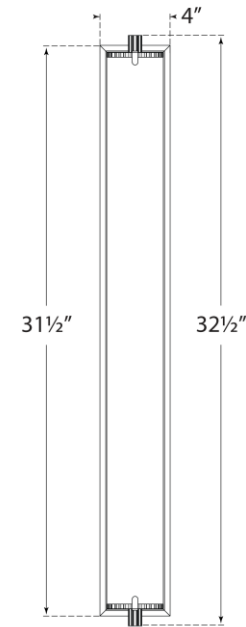

TEAR SHEET

Calliope Over The Mirror Bath Light

Item # TOB 2193HAB-WG

Designer: Thomas O'Brien

Height: 32.75"

Width: 3.75"

Extension: 3.5"

Backplate: 3" x 30.5" Rectangle

Finishes: BZ, HAB, PN

Glass Options: WG

Socket: Dedicated LED

Wattage: 26w (2000lm)

Weight: 14 Pounds

Front View

Side View