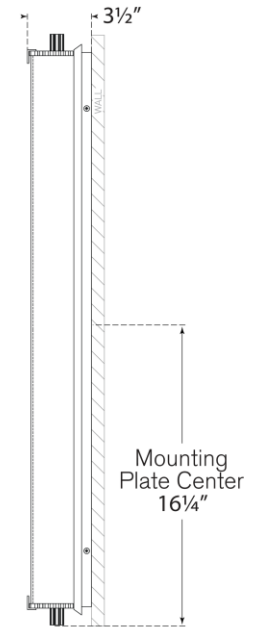

TEAR SHEET

Calliope Over The Mirror Bath Light

Item # TOB 2193HAB-WG

Designer: Thomas O'Brien

Height: 32.75"

Width: 3.75"

Extension: 3.5"

Backplate: 3" x 30.5" Rectangle

Finishes: BZ, HAB, PN

Glass Options: WG

Socket: Dedicated LED

Wattage: 26w (2000lm)

Weight: 14 Pounds

Front View

Side View