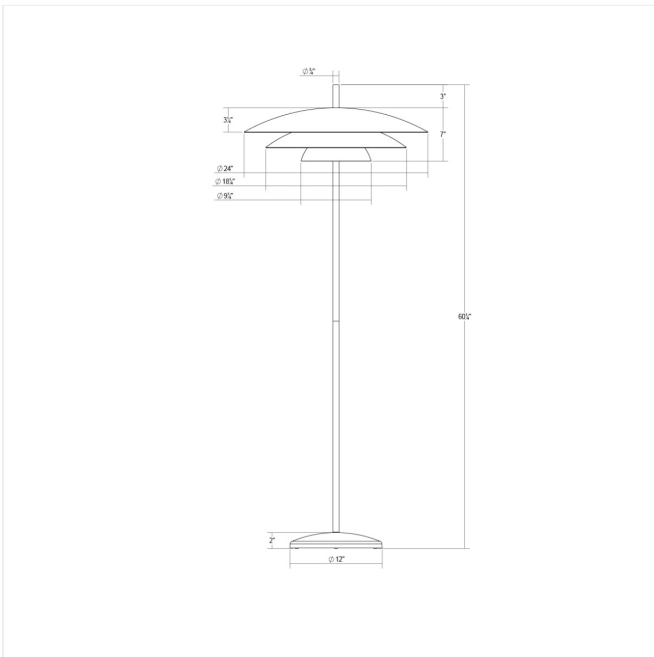

Project:

Shells Large Floor Lamp Spec Sheet

SKU: 3545.14

A refreshing take on 1960s Scandinavian design, the Shells Floor Lamp reveals soft LED illumination between—and reflected by—stacked, gracefully arched layered forms. This signature piece brings light and scale to an intimate space with a sophisticated Mid-century style.

Complement this Studio Exclusive Shells Floor Lamp with the [Shells Pendant](#) and [Shells Table Lamp](#).

Learn more: <https://sonnemanlight.com/shells-floor-lamp>

Type #:

Dimensions

Height:	60.25"
Diameter:	24"
Canopy/Backplate/Base:	12"
Size:	Large
Canopy/Backplate/Base Height:	2"