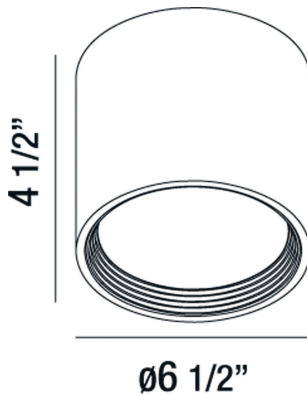

BENTON, 7" CEILING MOUNT

PRODUCT DETAILS

No.	:	32683-011
Product Color	:	WHITE
Shade / Accent Colour	:	FROSTED ACRYLIC
Diameter	:	6.5"
Height	:	4.5"
Weight	:	1.7lbs

LIGHT SOURCE DETAILS

Light Source Type	:	INTEGRATED LED
Input Voltage	:	120V
Bulb Voltage	:	120V
Total Wattage	:	20W
Total Lumen	:	1680lm
Kelvin	:	3000K
CRI	:	80
Dimmable	:	Yes

Options Available

ITEM NO.	FINISH	SHADE
32683-011	WHITE	FROSTED ACRYLIC

TECHNICAL DETAILS

Location	:	DRY
Approval	:	

PROJECT INFORMATION

Job Name: Date: Type:

Comments: