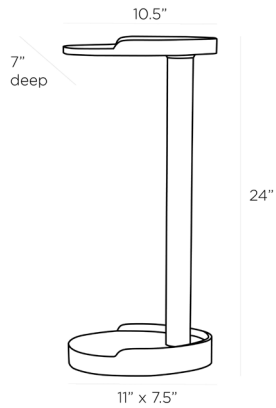

ARTERIO RS

SLADE DRINK TABLE

6965

H: 24 IN, W: 11 IN, D: 7.5 IN

Graphite

Contract Recommendations: Adding a lacquer coating provides additional protection

Our Slade drink table makes a stylish resting place for a martini. Graphite aluminum is molded in a teardrop shape with an offset silhouette. Versatile and small-scale, the pedestal accent can tuck into any space in need of a little edge.

APPEARANCE

Material	Aluminum
Finish	Graphite
Finish Will Vary	true
Top Coat/Sealant	true

DIMENSIONS

Foot Print	W: 11 IN, D: 7.5 IN
Table Top	H: 1 IN, W: 10.5 IN, D: 7 IN
Clearance	21"

SHIPPING

Product Weight	13 LBS
Gross Weight 1	18.3 LBS
Shipping Box 1	H: 12.5 IN, L: 10.5 IN, W: 25.5 IN