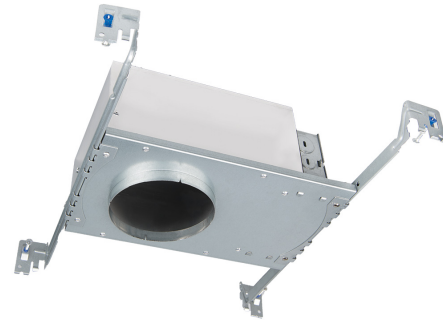

WAC LIGHTING

Oculux 3.5" New Construction Housing

Model

R3BNICA-10 Oculux 3.5" LED
New Construction IC-Rated Airtight
Housing (120V)
R3BNICA-10U-EM Oculux 3.5"
LED New Construction IC-Rated
Airtight Housing (120-277V)
R3BNICA-10U Oculux 3.5" LED
New Construction IC-Rated Airtight
Housing (120-277V)

DESCRIPTION

Oculux 3.5" is an architectural grade recessed downlight available in an IC-Rated Airtight new construction or IC-Rated remodel housing sold separately. Oculux is Energy Star Rated and CEC Title 24 Compliant with Wet Location listing which means it can be installed in a broad range of applications. 35° visual cutoff provides superb glare reduction. Available in round or square open reflector and adjustable trim options.

FEATURES

- Shallow housing under 4in depth
- Driver concealed within the fixture
- 5 year warranty

SPECIFICATIONS

Construction:	20 gauge cold rolled steel wiring box
Power:	11W
Input:	120 VAC, 120-277 VAC, 50/60Hz
Dimming:	TRIAC: 100-5%, ELV: 100-5%, 0-10V: 100-5%
Rated Life:	50000 Hours
Mounting:	Heavy gauge retention clips secures housing firmly to ceiling
Cut Out:	4 1/4"
Finish:	
Ceiling Thickness:	1/2" - 1"
Operating Temp:	-4°F to 104°F (-20°C to 40°C)
Standards:	ETL, cETL, IC, Airtight

Fixture Type: _____

Catalog Number: _____

Project: _____

Location: _____