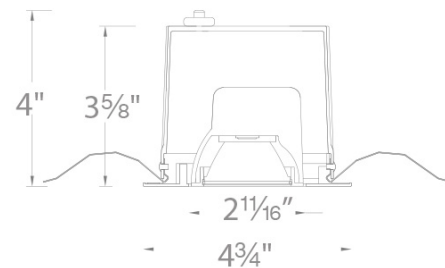

### SPECIFICATIONS

<b>Construction:</b>	Die-cast aluminum trim and heat sink
<b>Power:</b>	11W
<b>Light Source:</b>	Integrated LED 3 Step Mac Adam Ellipse
<b>Rated Life:</b>	50000 Hours
<b>Mounting:</b>	Heavy gauge retention clips support trim firmly
<b>Finish:</b>	Electroplated Brushed Nickel, Electrostatically Powder Coated White
<b>Operating Temp:</b>	-4°F to 104°F (-20°C to 40°C)
<b>Standards:</b>	ETL, cETL, Damp Location Listed, Energy Star 2.0, Title 24 JA8-2016 Compliant

### LINE DRAWING