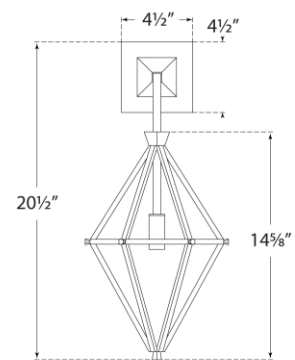

TEAR SHEET

Afton Single Sconce

Item # JN 2090BSL

Designer: Julie Neill

Height: 20.5"

Width: 9.25"

Extension: 9"

Backplate: 4.5" Square

Finishes: Al, BSL, G, PW

Socket: E12 Candelabra

Wattage: 60 C11

Weight: 3 Pounds

Front View

Top View

Side View