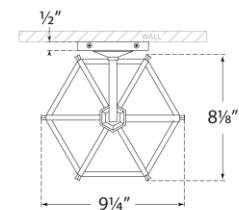

TEAR SHEET

Afton Single Sconce

Item # JN 2090BSL

Designer: Julie Neill

Height: 20.5"

Width: 9.25"

Extension: 9"

Backplate: 4.5" Square

Finishes: Al, BSL, G, PW

Socket: E12 Candelabra

Wattage: 60 C11

Weight: 3 Pounds

Front View

Top View

Side View