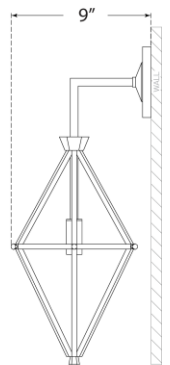

TEAR SHEET

Afton Single Sconce

Item # JN 2090BSL

Designer: Julie Neill

Height: 20.5"

Width: 9.25"

Extension: 9"

Backplate: 4.5" Square

Finishes: Al, BSL, G, PW

Socket: E12 Candelabra

Wattage: 60 C11

Weight: 3 Pounds

Front View

Top View

Side View