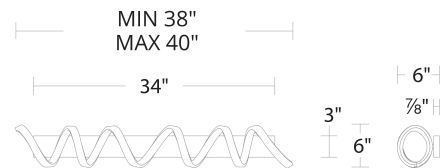

Example: **WS-83139-BK**

DESCRIPTION

Graceful and noble. Impossible to ignore.

FEATURES

- Twist aluminum light bar with recessed silicone diffuser
- 360 degree illumination
- Conversion plate included to accommodate 4" junction box
- Driver concealed within the canopy
- 5 year warranty

SPECIFICATIONS

Color Temp:	3000K
Input:	120/277 VAC, 50/60Hz
CRI:	90
Dimming:	ELV: 100-10%, TRIAC: 100-10%
Rated Life:	50000 Hours
Mounting:	Can be mounted on wall in all orientations
Standards:	ETL, cETL, Title 24: 2019 Damp Location Listed
Construction:	Aluminum body, silicone diffuser

REPLACEMENT PARTS

HDW-HY21-WA - Hardware Pack

FINISHES

LINE DRAWING

WS-83139