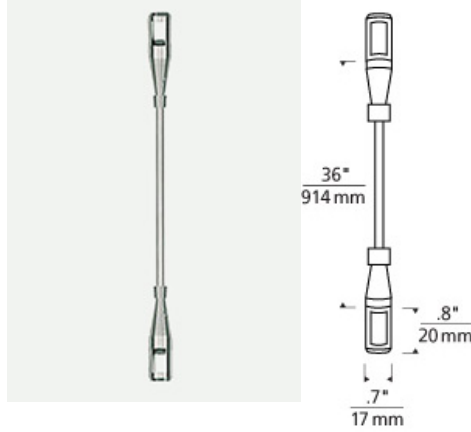

### DESCRIPTION

Allows a MonoRail run to be powered from another run at a point where one run is below the other. 36" long. Field-cutttable.