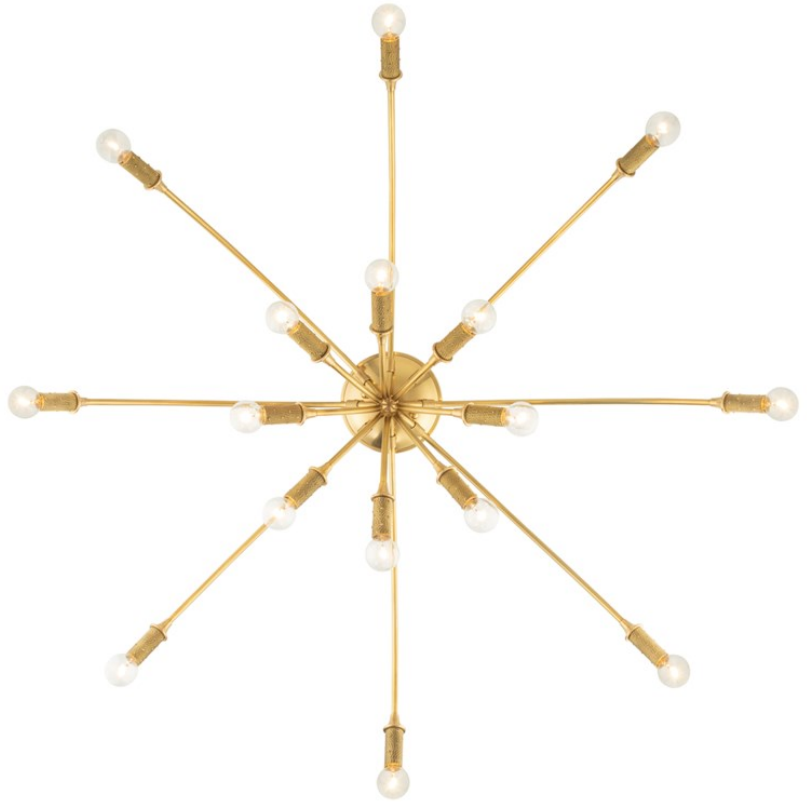

# AMBOY

1548-AGB

Amboy takes the traditional candelabra design and gives it a dazzling upgrade. Swooping aged brass arms hold brass wire-wrapped socket cups at each end. When unlit, the bulbs add to the beauty of the design and when lit, light reflects off the brass wire in a sparkling display.

## DIMENSIONS

Height 13.25"

Width/Diameter 48.00"

Minimum Height 0.00"

Maximum Height 0.00"

Canopy/Backplate 7.00"

Hanging Type

Weight 13.89lb

## GLASS/SHADES

Material

Attachment

Color

## LAMPING/ELECTRICAL

Bulb 1

Bulb Included No

Socket Type E12 Candelabra Base

Wattage 40w

Voltage 120 VAC