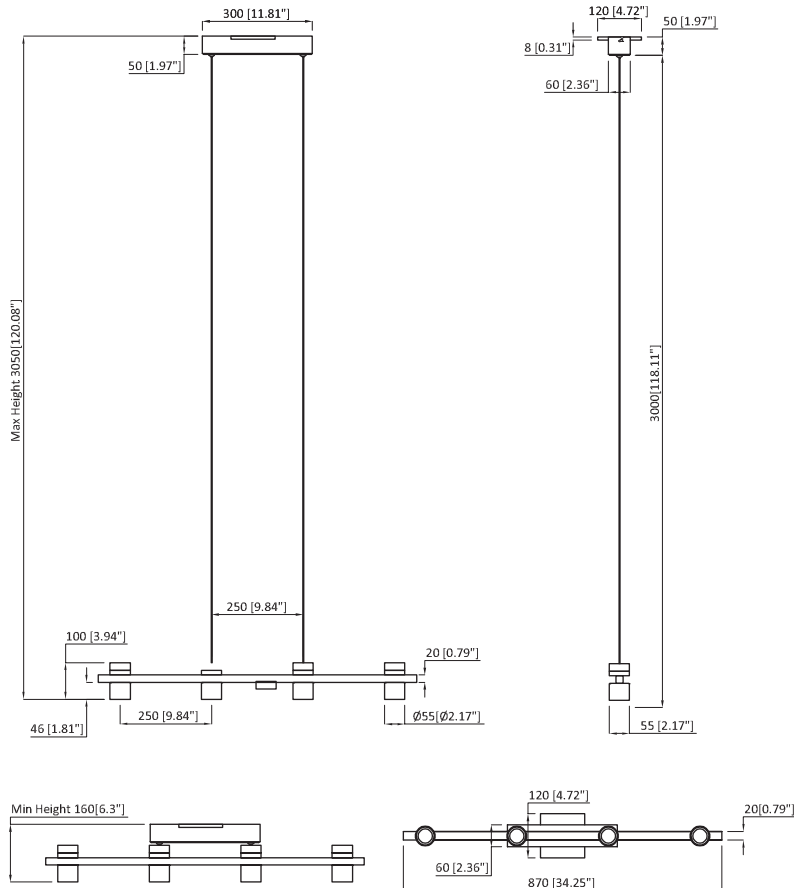

LED Chandelier

By VONN Lighting

VMC34334BL

PROJECT:

TYPE:

CATALOG #:

DATE:

Product Description

Ferro VMC34334BL 34" Up-Down 4-Light Integrated LED Black Linear Chandelier Lighting Fixture.

Specifications

- Lumens: **2135 L**
- Watts: **34.26 W**
- Voltage: **100-277V**
- CRI: **90**
- CCT: **3000K**
- Dry Location: **IP20**
- Diffuser: **PC**
- Material: **Aluminum, Glass**
- Finish: **Black & Antique Brass**
- Lifetime: **50,000 Hours**
- Transformer: **Not Required**
- ETL: **Listed**
- Warranty: **5-Year Limited**

Dimensions

- Fixture: **34.25" L x 4.75" W x 120" H (6.25" H)**
  870mm L x 120mm W x 3040mm H
  Measurements rounded to the nearest 1/4" (6.35mm)

Lighting

- Color Temperature: **3000K**

Available Finishes

Notes

Theoretical Lumens: XXX LM (subject to change)

Theoretical Wattage: XXX W (subject to change)

***Please note lumens and wattage are subject to change and will be determined post production of the first articles.

*Any custom modifications are subject to minimum order quantity. (M.O.Q.)

© VONN Lighting, 2022