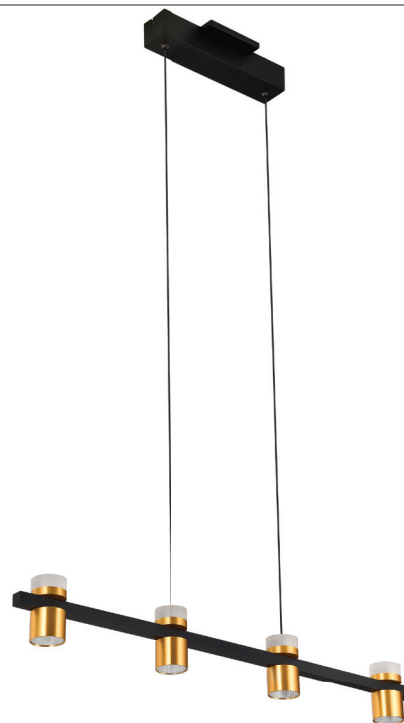

PROJET:

TAPER:

CATALOGUE#:

DATE:

Description du produit

Ferro VMC34334BL 34" Up-Down 4 lumières intégré
Luminaire à lustre linéaire noir à DEL.

Caractéristiques

- Lumens: **2135 L**
- Watts: **34.26 W**
- Tension: **100-277V**
- CRI: **90**
- CCT: **3000K**
- Emplacement sec: **IP20**
- Diffuseur: **PC**
- Matériel: **Aluminium, Verre**
- Finir: **Noir et laiton antique**
- Durée de vie: **50,000 heures**
- Transformateur: **Non requis**
- ETL: **Listé**
- Garantie: **Limitée de 5 ans**

Dimensions

- Fixture: **34.25" L x 4.75" W x 120" H (6.25" H)**
  870mm L x 120mm W x 3040mm H
  Measurements rounded to the nearest 1/4" (6.35mm)

Éclairage

- Température de couleur: **3000K**

Finitions disponibles

Remarques

Lumens théoriques : XXX LM (sous réserve de modifications)

Puissance théorique : XXX W (sous réserve de modifications)

*** Veuillez noter que les lumens et la puissance sont sujets à changement et seront déterminés après la production des premiers articles.

*Toute modification personnalisée est soumise à une quantité minimale de commande. (MOQ)

© VONN Lighting, 2022