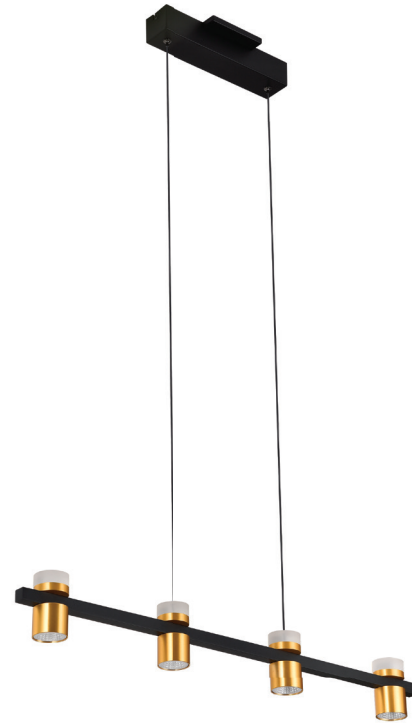

Ferro VMC34334BL 34" Up-Down 4-Light Integrated LED Black Linear Chandelier Lighting Fixture.

Specifications

- Lumens: **2135 L**
- Watts: **34.26 W**
- Voltage: **100-277V**
- CRI: **90**
- CCT: **3000K**
- Dry Location: **IP20**
- Diffuser: **PC**
- Material: **Aluminum, Glass**
- Finish: **Black & Antique Brass**
- Lifetime: **50,000 Hours**
- Transformer: **Not Required**
- ETL: **Listed**
- Warranty: **5-Year Limited**

Dimensions

- Fixture: **34.25" L x 4.75" W x 120" H (6.25" H)**
870mm L x 120mm W x 3040mm H
 Measurements rounded to the nearest 1/4" (6.35mm)

Lighting

- Color Temperature: **3000K**

Available Finishes

Notes

*Any custom modifications are subject to minimum order quantity. (M.O.Q.)

© VONN Lighting, 2022

PROJET:

TAPER:

CATALOGUE#:

DATE:

Description du produit

Ferro VMC34334BL 34" Up-Down 4 lumières intégré
Luminaire à lustre linéaire noir à DEL.

Dimensions

- Fixture: **34.25" L x 4.75" W x 120" H (6.25" H)**
870mm L x 120mm W x 3040mm H
Measurements rounded to the nearest 1/4" (6.35mm)

Éclairage

- Température de couleur: **3000K**

Finitions disponibles