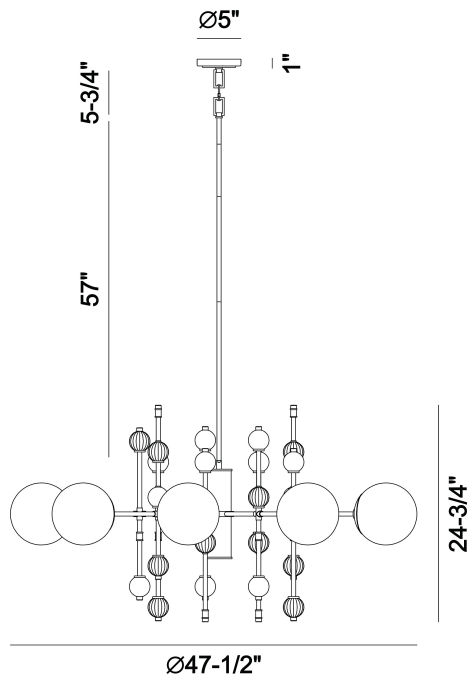

### PRODUCT DETAILS

No.	:	47222-014
Product Color	:	GOLD
Product Material	:	GOLD
Shade / Accent Colour	:	CLEAR
Shade / Accent Material	:	GLASS
Diameter	:	48"
Height	:	24.5"
Weight	:	2.4LBS
Shade Height	:	5"
Shade Diameter	:	5"

### LIGHT SOURCE DETAILS

Number of Bulbs	:	9
Light Source Type	:	G25
Bulb Voltage	:	120V
Socket Type	:	E26
Wattage	:	60W
Total Wattage	:	540W
Bulb Included	:	NO
Dimmable	:	YES

### OPTIONS AVAILABLE

<b>ITEM NO.</b>	<b>FINISH</b>	<b>SHADE</b>
47222-014	GOLD	CLEAR

### TECHNICAL DETAILS

Hanging Support Type	:	ROD
Canopy / Backplate Height	:	0.75"
Canopy / Backplate Dia.	:	5"
IP Rating	:	IP22
Beam Angle	:	360